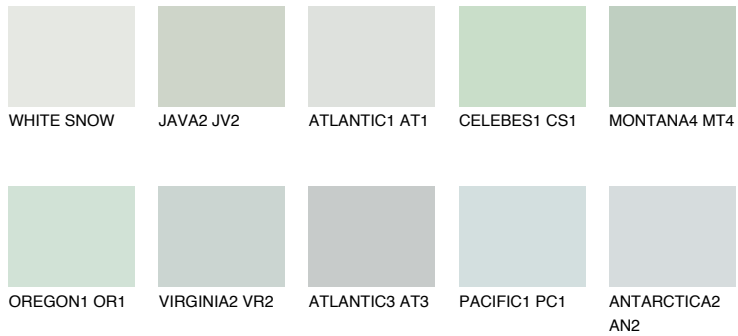

COLOUR DETAILS

JAVA1 JV1

73% TSR 69%

Matching colours

COLOURS

INTENSE

For more information on plasters and paints, go to www.ceresit.en

*The presented colours refer to plasters and paints offered by Ceresit. Due to the use of digital techniques, the presented colours might not represent the original ones, thus they cannot be considered as a reliable colour presentation. We recommend checking the authentic colour samples.