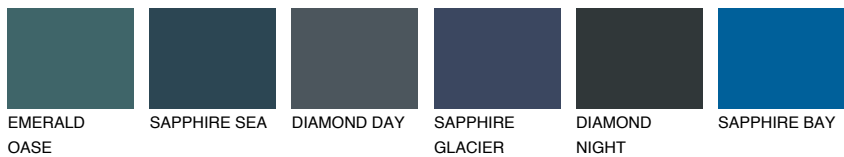

COLOUR DETAILS

JAVA1 JV1

73% TSR 69%

Matching colours

COLOURS

INTENSE

For more information on plasters and paints, go to www.ceresit.en

*The presented colours refer to plasters and paints offered by Ceresit. Due to the use of digital techniques, the presented colours might not represent the original ones, thus they cannot be considered as a reliable colour presentation. We recommend checking the authentic colour samples.