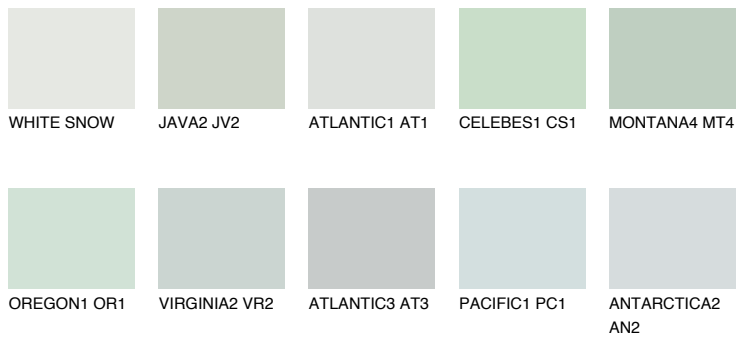

COLOUR DETAILS

JAVA1 JV1

73% TSR 69%

Matching colours

COLOURS

INTENSE

For more information on plasters and paints, go to www.ceresit.en

*The presented colours refer to plasters and paints offered by Ceresit. Due to the use of digital techniques, the presented colours might not represent the original ones, thus they cannot be considered as a reliable colour presentation. We recommend checking the authentic colour samples.