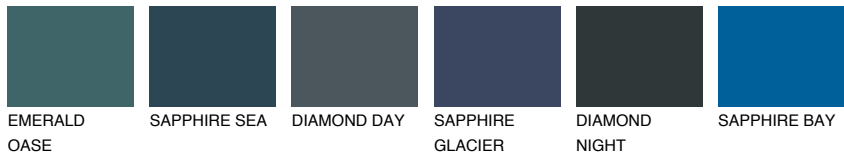

COLOUR DETAILS

JAVA1 JV1

73% TSR 69%

Matching colours

COLOURS

INTENSE

For more information on plasters and paints, go to www.ceresit.en

*The presented colours refer to plasters and paints offered by Ceresit. Due to the use of digital techniques, the presented colours might not represent the original ones, thus they cannot be considered as a reliable colour presentation. We recommend checking the authentic colour samples.