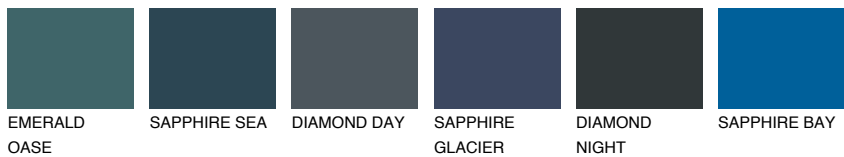

COLOUR DETAILS

JAVA1 JV1

73% **TSR** 69%

Matching colours

COLOURS

INTENSE

For more information on plasters and paints, go to www.ceresit.en

*The presented colours refer to plasters and paints offered by Ceresit. Due to the use of digital techniques, the presented colours might not represent the original ones, thus they cannot be considered as a reliable colour presentation. We recommend checking the authentic colour samples.