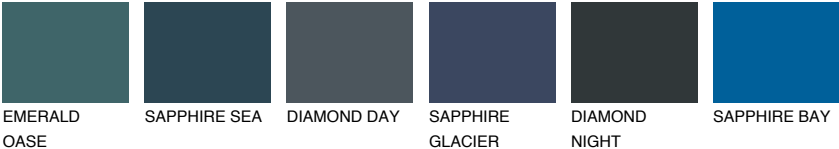

COLOUR DETAILS

JAVA1 JV1

73% TSR 69%

Matching colours

COLOURS

INTENSE

For more information on plasters and paints, go to www.ceresit.en

*The presented colours refer to plasters and paints offered by Ceresit. Due to the use of digital techniques, the presented colours might not represent the original ones, thus they cannot be considered as a reliable colour presentation. We recommend checking the authentic colour samples.