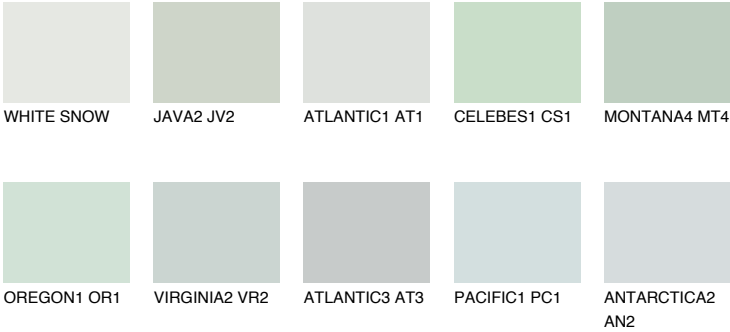

COLOUR DETAILS

JAVA1 JV1

73% TSR 69%

Matching colours

COLOURS

INTENSE

For more information on plasters and paints, go to www.ceresit.en

*The presented colours refer to plasters and paints offered by Ceresit. Due to the use of digital techniques, the presented colours might not represent the original ones, thus they cannot be considered as a reliable colour presentation. We recommend checking the authentic colour samples.