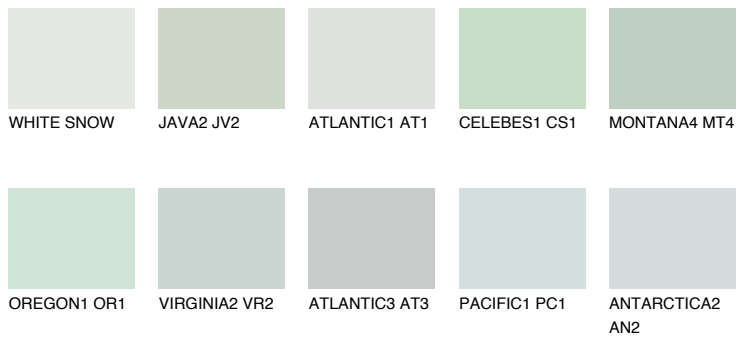

COLOUR DETAILS

JAVA1 JV1

73% **TSR** 69%

Matching colours

COLOURS

INTENSE

For more information on plasters and paints, go to www.ceresit.en

*The presented colours refer to plasters and paints offered by Ceresit. Due to the use of digital techniques, the presented colours might not represent the original ones, thus they cannot be considered as a reliable colour presentation. We recommend checking the authentic colour samples.