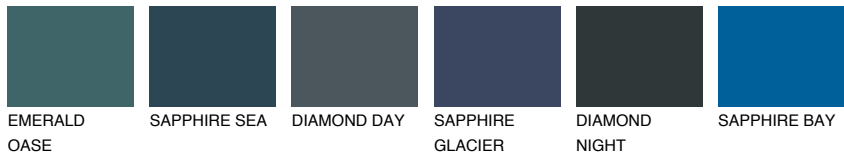

COLOUR DETAILS

JAVA1 JV1

73% **TSR** 69%

Matching colours

COLOURS

INTENSE

For more information on plasters and paints, go to www.ceresit.en

*The presented colours refer to plasters and paints offered by Ceresit. Due to the use of digital techniques, the presented colours might not represent the original ones, thus they cannot be considered as a reliable colour presentation. We recommend checking the authentic colour samples.