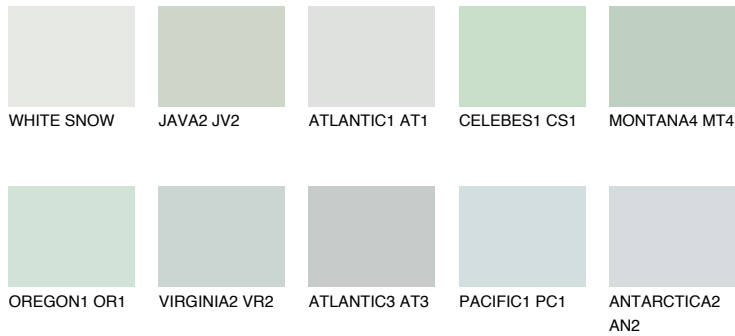

COLOUR DETAILS

JAVA1 JV1

73% **TSR** 69%

Matching colours

COLOURS

INTENSE

For more information on plasters and paints, go to www.ceresit.en

*The presented colours refer to plasters and paints offered by Ceresit. Due to the use of digital techniques, the presented colours might not represent the original ones, thus they cannot be considered as a reliable colour presentation. We recommend checking the authentic colour samples.