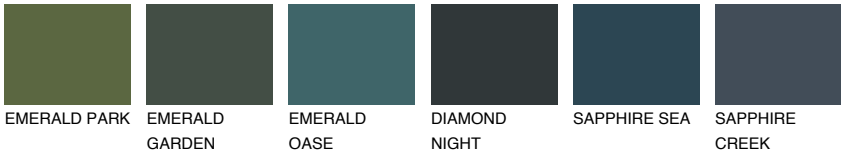

PAPUA6 PP6

32% **TSR** 45%

Matching colours

COLOURS

INTENSE

For more information on plasters and paints, go to www.ceresit.en

*The presented colours refer to plasters and paints offered by Ceresit. Due to the use of digital techniques, the presented colours might not represent the original ones, thus they cannot be considered as a reliable colour presentation. We recommend checking the authentic colour samples.