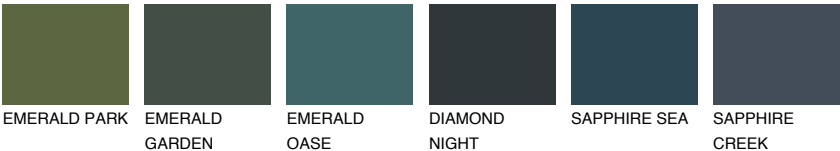

PAPUA6 PP6

32% **TSR** 45%

Matching colours

COLOURS

INTENSE

For more information on plasters and paints, go to www.ceresit.en

*The presented colours refer to plasters and paints offered by Ceresit. Due to the use of digital techniques, the presented colours might not represent the original ones, thus they cannot be considered as a reliable colour presentation. We recommend checking the authentic colour samples.