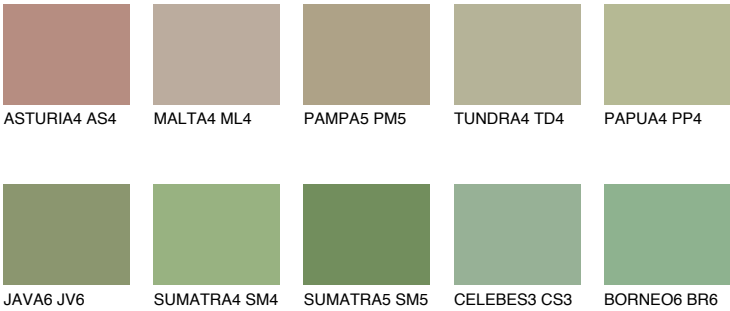

PAPUA6 PP6

32% TSR 45%

Matching colours

COLOURS

INTENSE

For more information on plasters and paints, go to www.ceresit.en

*The presented colours refer to plasters and paints offered by Ceresit. Due to the use of digital techniques, the presented colours might not represent the original ones, thus they cannot be considered as a reliable colour presentation. We recommend checking the authentic colour samples.