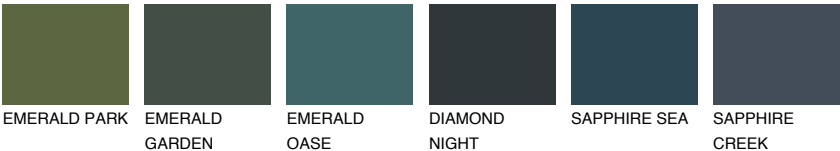

PAPUA6 PP6

32% TSR 45%

Matching colours

COLOURS

INTENSE

For more information on plasters and paints, go to www.ceresit.en

*The presented colours refer to plasters and paints offered by Ceresit. Due to the use of digital techniques, the presented colours might not represent the original ones, thus they cannot be considered as a reliable colour presentation. We recommend checking the authentic colour samples.