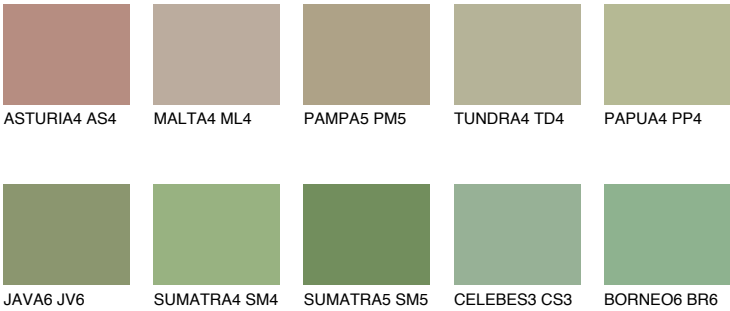

COLOUR DETAILS

PAPUA6 PP6

32% **TSR** 45%

Matching colours

COLOURS

INTENSE

For more information on plasters and paints, go to www.ceresit.en

*The presented colours refer to plasters and paints offered by Ceresit. Due to the use of digital techniques, the presented colours might not represent the original ones, thus they cannot be considered as a reliable colour presentation. We recommend checking the authentic colour samples.