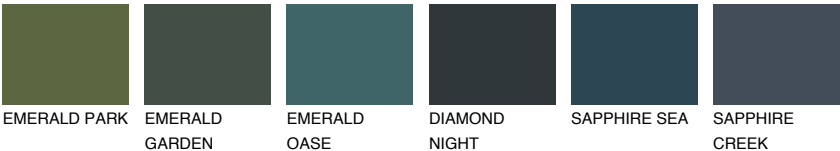

COLOUR DETAILS

PAPUA6 PP6

32% **TSR** 45%

Matching colours

COLOURS

INTENSE

For more information on plasters and paints, go to www.ceresit.en

*The presented colours refer to plasters and paints offered by Ceresit. Due to the use of digital techniques, the presented colours might not represent the original ones, thus they cannot be considered as a reliable colour presentation. We recommend checking the authentic colour samples.