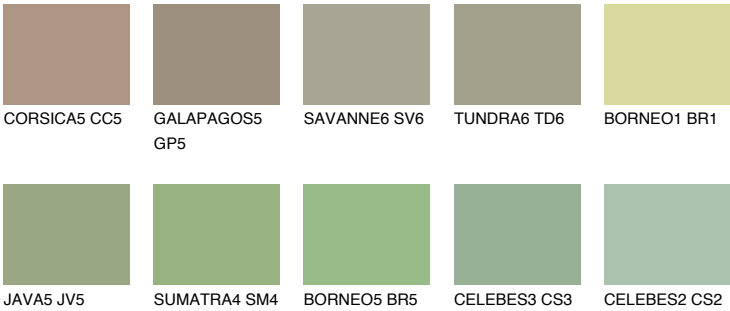

PAPUA5 PP5

36% **TSR** 49%

Matching colours

COLOURS

INTENSE

For more information on plasters and paints, go to www.ceresit.en

*The presented colours refer to plasters and paints offered by Ceresit. Due to the use of digital techniques, the presented colours might not represent the original ones, thus they cannot be considered as a reliable colour presentation. We recommend checking the authentic colour samples.