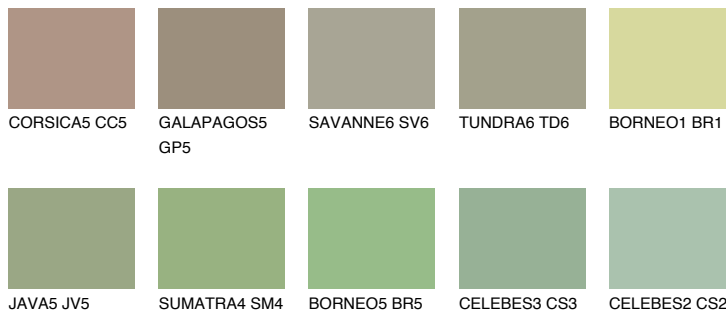

PAPA5 PP5

36% **TSR** 49%

Matching colours

COLOURS

INTENSE

For more information on plasters and paints, go to www.ceresit.en

*The presented colours refer to plasters and paints offered by Ceresit. Due to the use of digital techniques, the presented colours might not represent the original ones, thus they cannot be considered as a reliable colour presentation. We recommend checking the authentic colour samples.