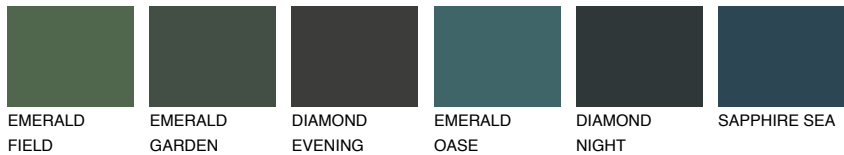

COLOUR DETAILS

PAPA5 PP5

36% **TSR** 49%

Matching colours

COLOURS

INTENSE

For more information on plasters and paints, go to www.ceresit.en

*The presented colours refer to plasters and paints offered by Ceresit. Due to the use of digital techniques, the presented colours might not represent the original ones, thus they cannot be considered as a reliable colour presentation. We recommend checking the authentic colour samples.