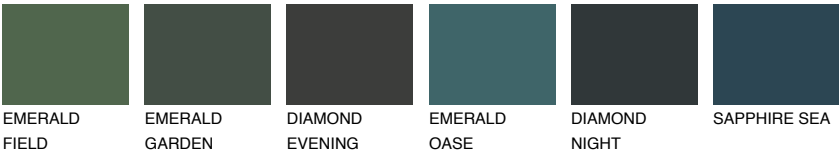

PAPUA5 PP5

36% **TSR** 49%

Matching colours

COLOURS

INTENSE

For more information on plasters and paints, go to www.ceresit.en

*The presented colours refer to plasters and paints offered by Ceresit. Due to the use of digital techniques, the presented colours might not represent the original ones, thus they cannot be considered as a reliable colour presentation. We recommend checking the authentic colour samples.