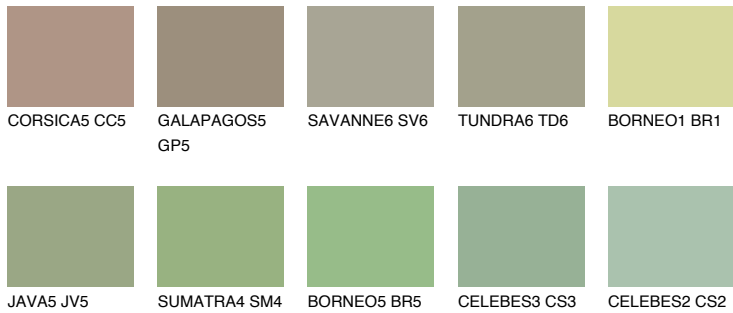

COLOUR DETAILS

PAPA5 PP5

36% **TSR** 49%

Matching colours

COLOURS

INTENSE

For more information on plasters and paints, go to www.ceresit.en

*The presented colours refer to plasters and paints offered by Ceresit. Due to the use of digital techniques, the presented colours might not represent the original ones, thus they cannot be considered as a reliable colour presentation. We recommend checking the authentic colour samples.