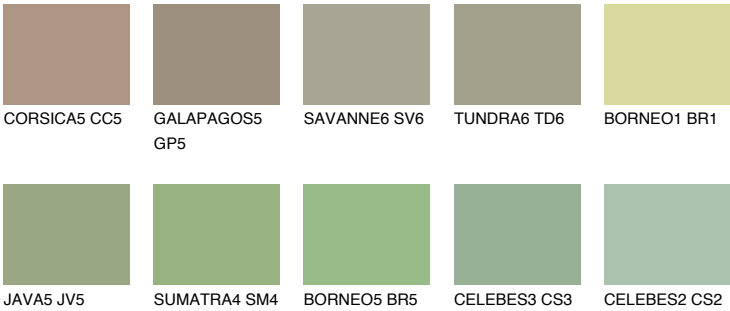

PAPA5 PP5

36% **TSR** 49%

Matching colours

COLOURS

INTENSE

For more information on plasters and paints, go to www.ceresit.en

*The presented colours refer to plasters and paints offered by Ceresit. Due to the use of digital techniques, the presented colours might not represent the original ones, thus they cannot be considered as a reliable colour presentation. We recommend checking the authentic colour samples.