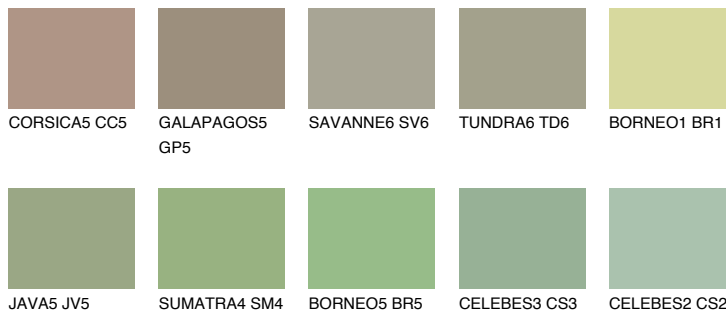

## PAPUA5 PP5

36% **TSR** 49%

### Matching colours

#### COLOURS

#### INTENSE

For more information on plasters and paints, go to [www.ceresit.en](http://www.ceresit.en)

\*The presented colours refer to plasters and paints offered by Ceresit. Due to the use of digital techniques, the presented colours might not represent the original ones, thus they cannot be considered as a reliable colour presentation. We recommend checking the authentic colour samples.