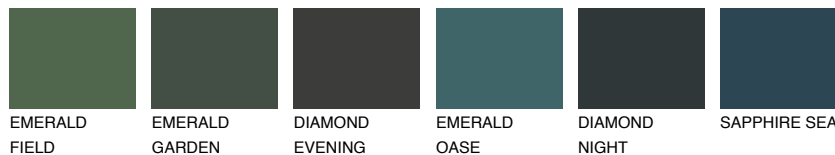

PAPUA5 PP5

36% **TSR** 49%

Matching colours

COLOURS

INTENSE

For more information on plasters and paints, go to www.ceresit.en

*The presented colours refer to plasters and paints offered by Ceresit. Due to the use of digital techniques, the presented colours might not represent the original ones, thus they cannot be considered as a reliable colour presentation. We recommend checking the authentic colour samples.