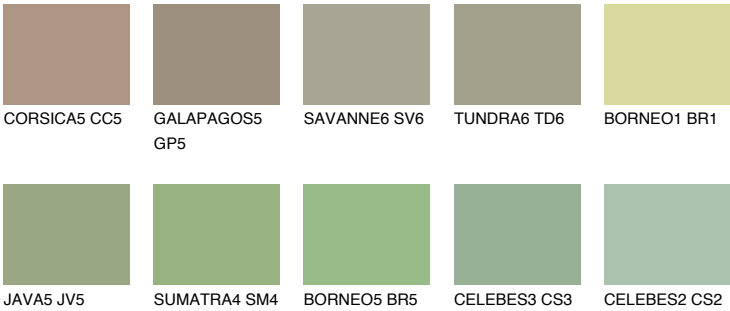

## PAPA5 PP5

36% **TSR** 49%

### Matching colours

#### COLOURS

#### INTENSE

For more information on plasters and paints, go to [www.ceresit.en](http://www.ceresit.en)

\*The presented colours refer to plasters and paints offered by Ceresit. Due to the use of digital techniques, the presented colours might not represent the original ones, thus they cannot be considered as a reliable colour presentation. We recommend checking the authentic colour samples.