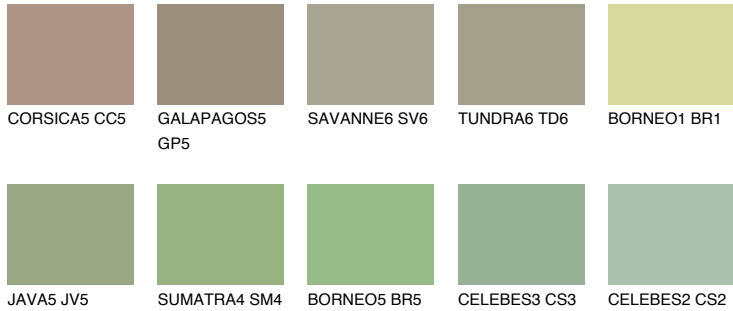

COLOUR DETAILS

PAPA5 PP5

36% **TSR** 49%

Matching colours

COLOURS

INTENSE

For more information on plasters and paints, go to www.ceresit.en

*The presented colours refer to plasters and paints offered by Ceresit. Due to the use of digital techniques, the presented colours might not represent the original ones, thus they cannot be considered as a reliable colour presentation. We recommend checking the authentic colour samples.