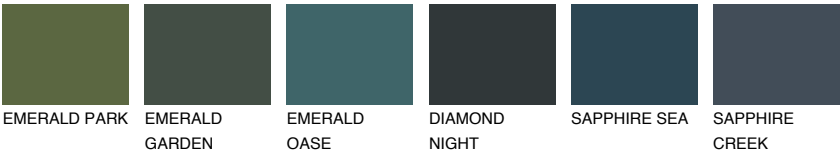

PAPUA4 PP4

47% TSR 54%

Matching colours

COLOURS

INTENSE

For more information on plasters and paints, go to www.ceresit.en

*The presented colours refer to plasters and paints offered by Ceresit. Due to the use of digital techniques, the presented colours might not represent the original ones, thus they cannot be considered as a reliable colour presentation. We recommend checking the authentic colour samples.