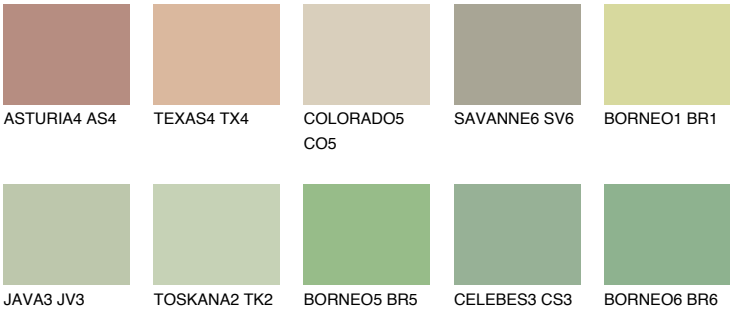

PAPUA4 PP4

47% TSR 54%

Matching colours

COLOURS

INTENSE

For more information on plasters and paints, go to www.ceresit.en

*The presented colours refer to plasters and paints offered by Ceresit. Due to the use of digital techniques, the presented colours might not represent the original ones, thus they cannot be considered as a reliable colour presentation. We recommend checking the authentic colour samples.