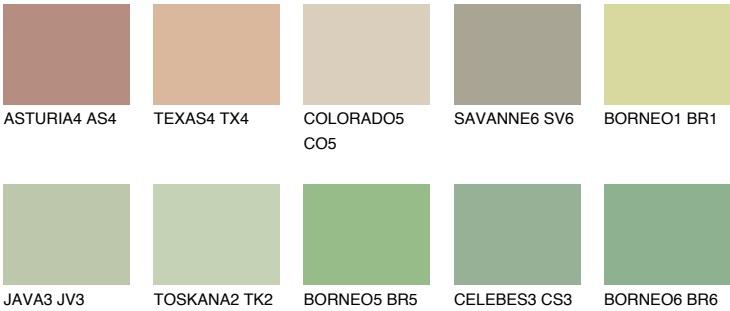

## PAPUA4 PP4

47% TSR 54%

### Matching colours

#### COLOURS

#### INTENSE

For more information on plasters and paints, go to [www.ceresit.en](http://www.ceresit.en)

\*The presented colours refer to plasters and paints offered by Ceresit. Due to the use of digital techniques, the presented colours might not represent the original ones, thus they cannot be considered as a reliable colour presentation. We recommend checking the authentic colour samples.