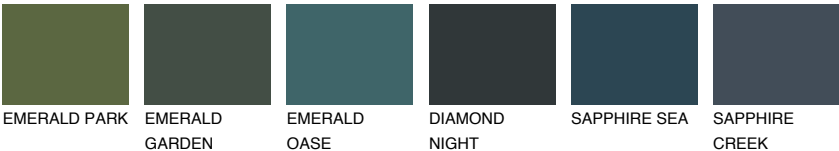

PAPUA4 PP4

47% **TSR** 54%

Matching colours

COLOURS

INTENSE

For more information on plasters and paints, go to www.ceresit.en

*The presented colours refer to plasters and paints offered by Ceresit. Due to the use of digital techniques, the presented colours might not represent the original ones, thus they cannot be considered as a reliable colour presentation. We recommend checking the authentic colour samples.