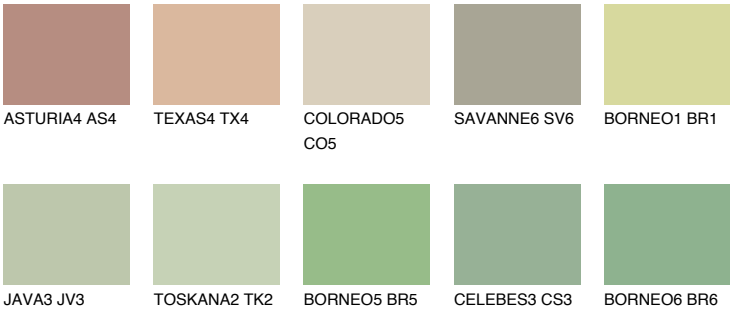

## PAPUA4 PP4

47% **TSR** 54%

### Matching colours

#### COLOURS

#### INTENSE

For more information on plasters and paints, go to [www.ceresit.en](http://www.ceresit.en)

\*The presented colours refer to plasters and paints offered by Ceresit. Due to the use of digital techniques, the presented colours might not represent the original ones, thus they cannot be considered as a reliable colour presentation. We recommend checking the authentic colour samples.