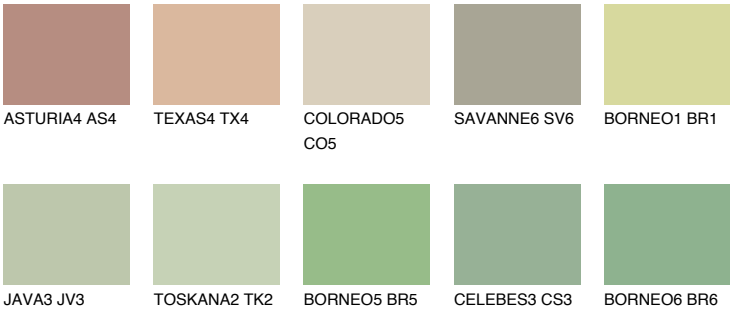

PAPA4 PP4

47% **TSR** 54%

Matching colours

COLOURS

INTENSE

For more information on plasters and paints, go to www.ceresit.en

*The presented colours refer to plasters and paints offered by Ceresit. Due to the use of digital techniques, the presented colours might not represent the original ones, thus they cannot be considered as a reliable colour presentation. We recommend checking the authentic colour samples.