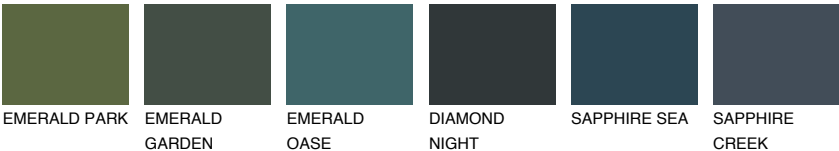

PAPA4 PP4

47% **TSR** 54%

Matching colours

COLOURS

INTENSE

For more information on plasters and paints, go to www.ceresit.en

*The presented colours refer to plasters and paints offered by Ceresit. Due to the use of digital techniques, the presented colours might not represent the original ones, thus they cannot be considered as a reliable colour presentation. We recommend checking the authentic colour samples.