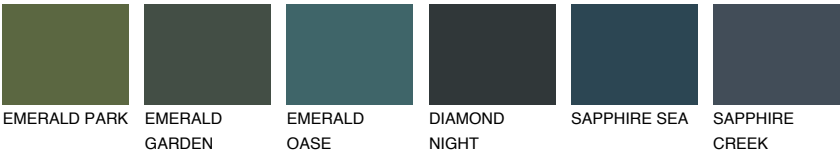

PAPA4 PP4

47% **TSR** 54%

Matching colours

COLOURS

INTENSE

For more information on plasters and paints, go to www.ceresit.en

*The presented colours refer to plasters and paints offered by Ceresit. Due to the use of digital techniques, the presented colours might not represent the original ones, thus they cannot be considered as a reliable colour presentation. We recommend checking the authentic colour samples.