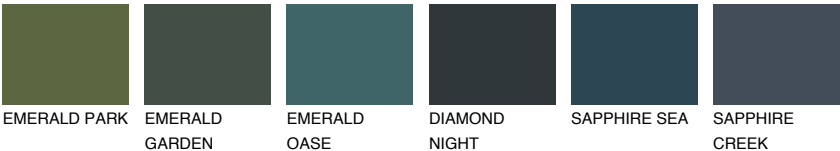

PAPUA4 PP4

47% **TSR** 54%

Matching colours

COLOURS

INTENSE

For more information on plasters and paints, go to www.ceresit.en

*The presented colours refer to plasters and paints offered by Ceresit. Due to the use of digital techniques, the presented colours might not represent the original ones, thus they cannot be considered as a reliable colour presentation. We recommend checking the authentic colour samples.