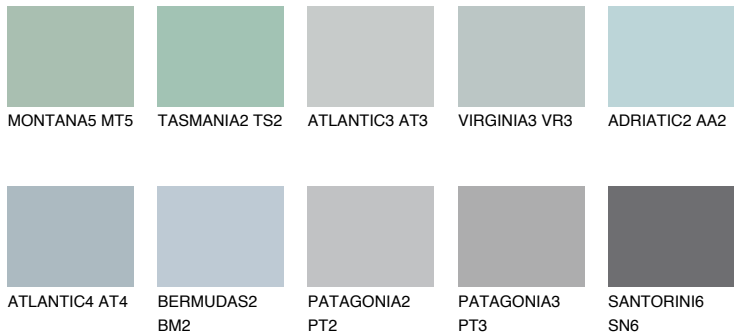

COLOUR DETAILS

ALASKA4 AL4

48% TSR 44%

Matching colours

COLOURS

INTENSE

For more information on plasters and paints, go to www.ceresit.en

*The presented colours refer to plasters and paints offered by Ceresit. Due to the use of digital techniques, the presented colours might not represent the original ones, thus they cannot be considered as a reliable colour presentation. We recommend checking the authentic colour samples.