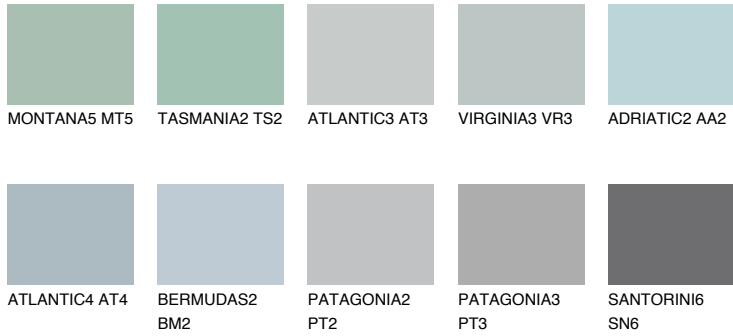

COLOUR DETAILS

ALASKA4 AL4

48% TSR 44%

Matching colours

COLOURS

INTENSE

For more information on plasters and paints, go to www.ceresit.en

*The presented colours refer to plasters and paints offered by Ceresit. Due to the use of digital techniques, the presented colours might not represent the original ones, thus they cannot be considered as a reliable colour presentation. We recommend checking the authentic colour samples.