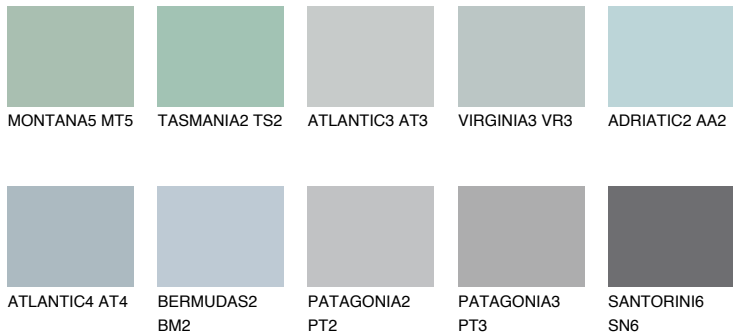

COLOUR DETAILS

ALASKA4 AL4

48% TSR 44%

Matching colours

COLOURS

INTENSE

For more information on plasters and paints, go to www.ceresit.en

*The presented colours refer to plasters and paints offered by Ceresit. Due to the use of digital techniques, the presented colours might not represent the original ones, thus they cannot be considered as a reliable colour presentation. We recommend checking the authentic colour samples.