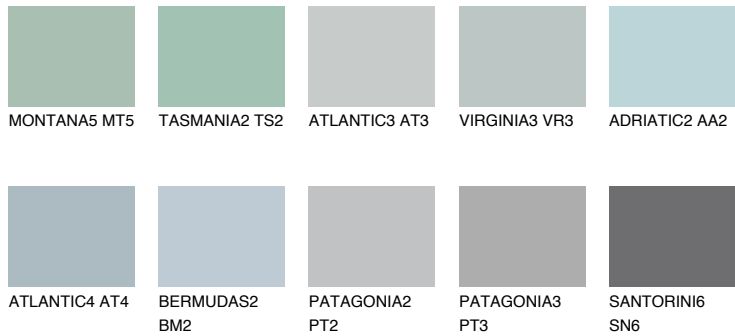

COLOUR DETAILS

ALASKA4 AL4

48% TSR 44%

Matching colours

COLOURS

INTENSE

For more information on plasters and paints, go to www.ceresit.en

*The presented colours refer to plasters and paints offered by Ceresit. Due to the use of digital techniques, the presented colours might not represent the original ones, thus they cannot be considered as a reliable colour presentation. We recommend checking the authentic colour samples.