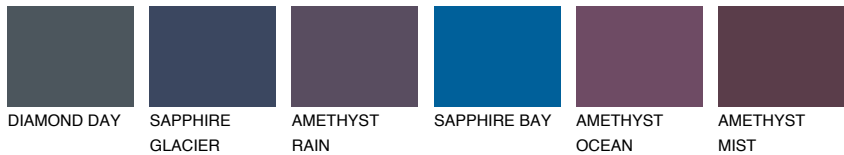

COLOUR DETAILS

ALASKA4 AL4

48% TSR 44%

Matching colours

COLOURS

INTENSE

For more information on plasters and paints, go to www.ceresit.en

*The presented colours refer to plasters and paints offered by Ceresit. Due to the use of digital techniques, the presented colours might not represent the original ones, thus they cannot be considered as a reliable colour presentation. We recommend checking the authentic colour samples.