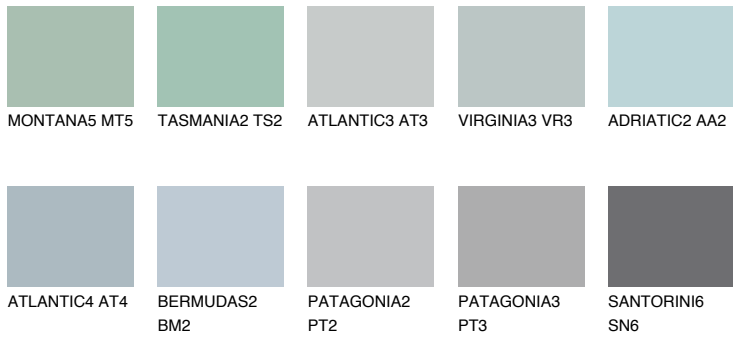

COLOUR DETAILS

ALASKA4 AL4

48% TSR 44%

Matching colours

COLOURS

INTENSE

For more information on plasters and paints, go to www.ceresit.en

*The presented colours refer to plasters and paints offered by Ceresit. Due to the use of digital techniques, the presented colours might not represent the original ones, thus they cannot be considered as a reliable colour presentation. We recommend checking the authentic colour samples.