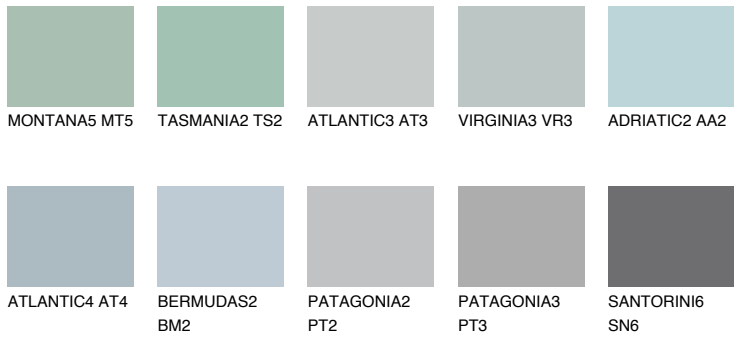

COLOUR DETAILS

ALASKA4 AL4

48% TSR 44%

Matching colours

COLOURS

INTENSE

For more information on plasters and paints, go to www.ceresit.en

*The presented colours refer to plasters and paints offered by Ceresit. Due to the use of digital techniques, the presented colours might not represent the original ones, thus they cannot be considered as a reliable colour presentation. We recommend checking the authentic colour samples.