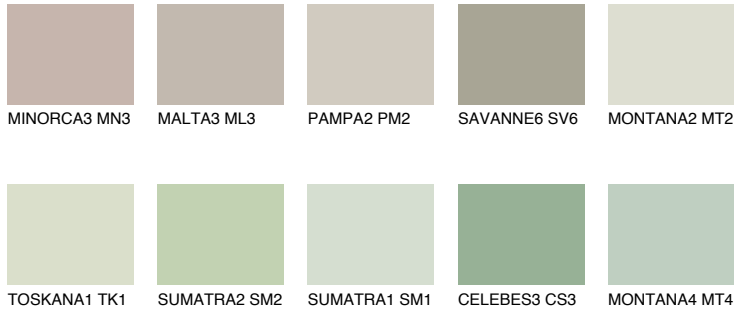

# COLOUR DETAILS

## PAPUA3 PP3

56% **TSR** 58%

### Matching colours

#### COLOURS