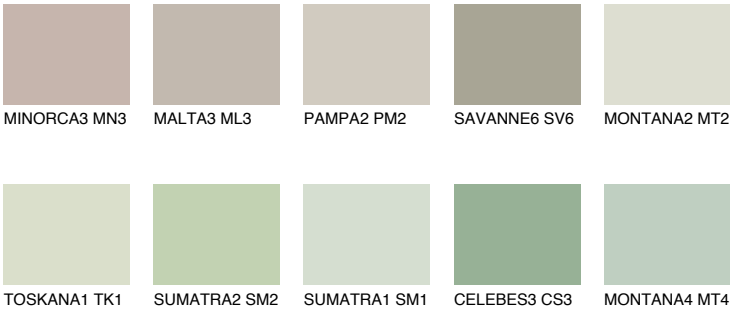

PAPUA3 PP3

56% **TSR** 58%

Matching colours

COLOURS

INTENSE

For more information on plasters and paints, go to www.ceresit.en

*The presented colours refer to plasters and paints offered by Ceresit. Due to the use of digital techniques, the presented colours might not represent the original ones, thus they cannot be considered as a reliable colour presentation. We recommend checking the authentic colour samples.