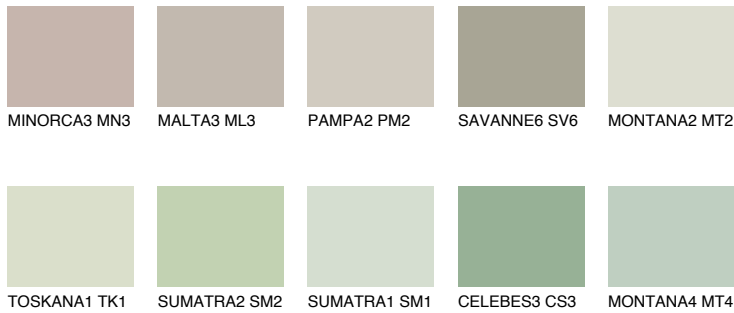

COLOUR DETAILS

PAPUA3 PP3

56% **TSR** 58%

Matching colours

COLOURS

INTENSE

For more information on plasters and paints, go to www.ceresit.en

*The presented colours refer to plasters and paints offered by Ceresit. Due to the use of digital techniques, the presented colours might not represent the original ones, thus they cannot be considered as a reliable colour presentation. We recommend checking the authentic colour samples.