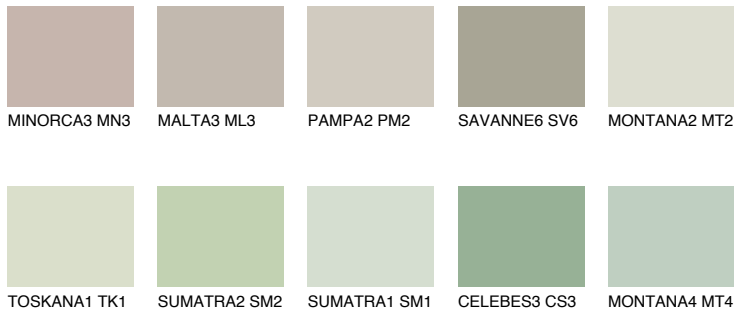

# COLOUR DETAILS

## PAPUA3 PP3

56% **TSR** 58%

### Matching colours

#### COLOURS