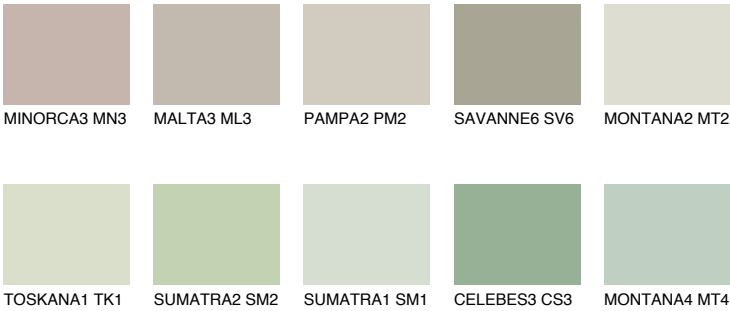

COLOUR DETAILS

PAPUA3 PP3

56% **TSR** 58%

Matching colours

COLOURS

INTENSE

For more information on plasters and paints, go to www.ceresit.en

*The presented colours refer to plasters and paints offered by Ceresit. Due to the use of digital techniques, the presented colours might not represent the original ones, thus they cannot be considered as a reliable colour presentation. We recommend checking the authentic colour samples.