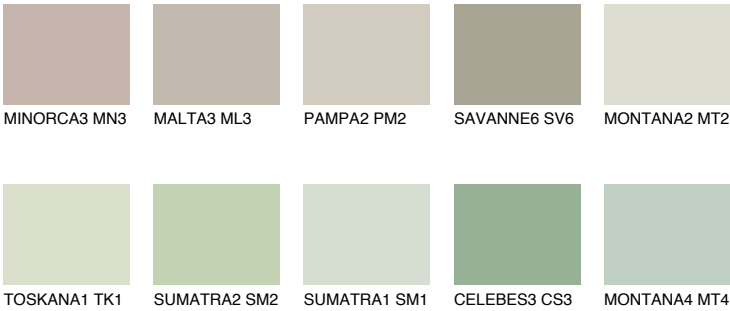

# COLOUR DETAILS

## PAPUA3 PP3

56% **TSR** 58%

### Matching colours

#### COLOURS