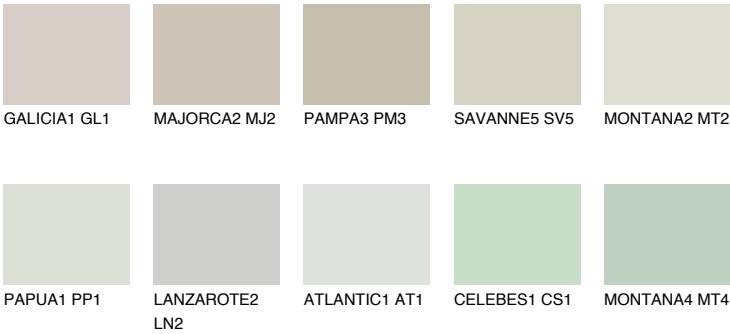

PAPUA2 PP2

63% **TSR** 61%

Matching colours

COLOURS

INTENSE

For more information on plasters and paints, go to www.ceresit.en

*The presented colours refer to plasters and paints offered by Ceresit. Due to the use of digital techniques, the presented colours might not represent the original ones, thus they cannot be considered as a reliable colour presentation. We recommend checking the authentic colour samples.