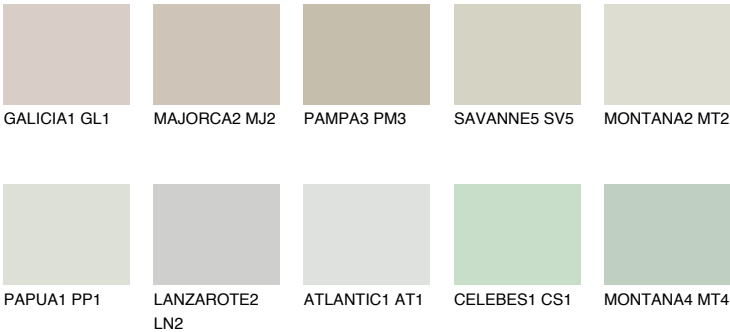

PAPUA2 PP2

63% **TSR** 61%

Matching colours

COLOURS

INTENSE

For more information on plasters and paints, go to www.ceresit.en

*The presented colours refer to plasters and paints offered by Ceresit. Due to the use of digital techniques, the presented colours might not represent the original ones, thus they cannot be considered as a reliable colour presentation. We recommend checking the authentic colour samples.