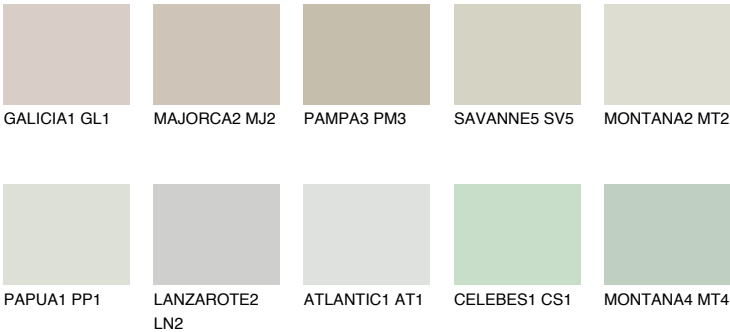

## PAPUA2 PP2

63% **TSR** 61%

### Matching colours

#### COLOURS

#### INTENSE

For more information on plasters and paints, go to [www.ceresit.en](http://www.ceresit.en)

\*The presented colours refer to plasters and paints offered by Ceresit. Due to the use of digital techniques, the presented colours might not represent the original ones, thus they cannot be considered as a reliable colour presentation. We recommend checking the authentic colour samples.