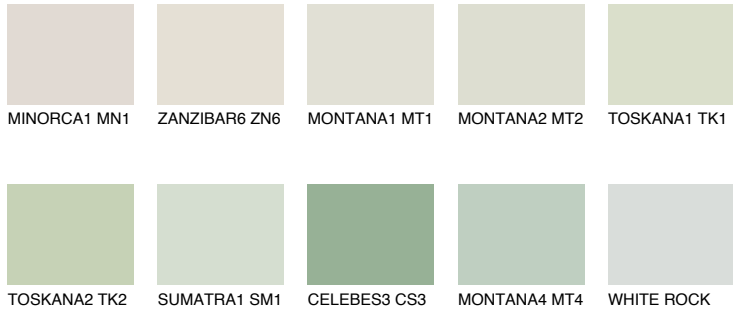

COLOUR DETAILS

PAPA1 PP1

74% **TSR** 67%

Matching colours

COLOURS

INTENSE

For more information on plasters and paints, go to www.ceresit.en

*The presented colours refer to plasters and paints offered by Ceresit. Due to the use of digital techniques, the presented colours might not represent the original ones, thus they cannot be considered as a reliable colour presentation. We recommend checking the authentic colour samples.