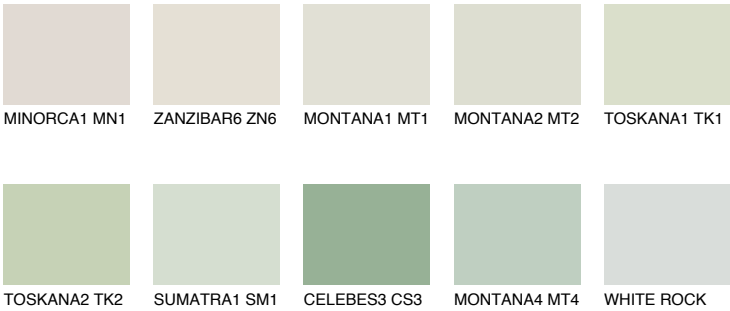

PAPA1 PP1

74% **TSR** 67%

Matching colours

COLOURS

INTENSE

For more information on plasters and paints, go to www.ceresit.en

*The presented colours refer to plasters and paints offered by Ceresit. Due to the use of digital techniques, the presented colours might not represent the original ones, thus they cannot be considered as a reliable colour presentation. We recommend checking the authentic colour samples.