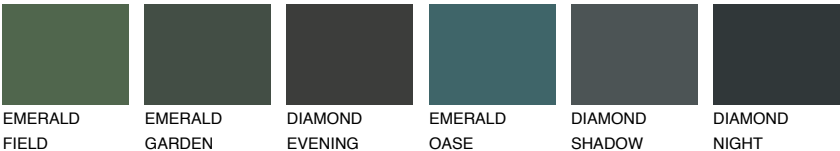

PAPA1 PP1

74% **TSR** 67%

Matching colours

COLOURS

INTENSE

For more information on plasters and paints, go to www.ceresit.en

*The presented colours refer to plasters and paints offered by Ceresit. Due to the use of digital techniques, the presented colours might not represent the original ones, thus they cannot be considered as a reliable colour presentation. We recommend checking the authentic colour samples.