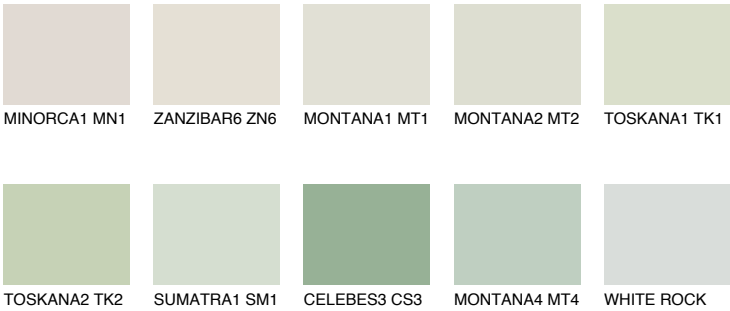

COLOUR DETAILS

PAPA1 PP1

74% **TSR** 67%

Matching colours

COLOURS

INTENSE

For more information on plasters and paints, go to www.ceresit.en

*The presented colours refer to plasters and paints offered by Ceresit. Due to the use of digital techniques, the presented colours might not represent the original ones, thus they cannot be considered as a reliable colour presentation. We recommend checking the authentic colour samples.