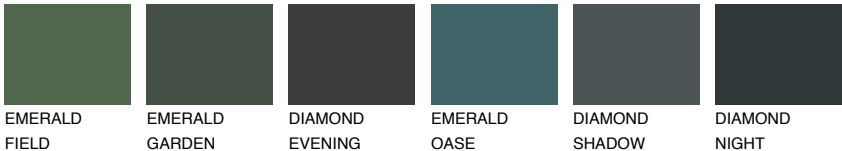

PAPA1 PP1

74% **TSR** 67%

Matching colours

COLOURS

INTENSE

For more information on plasters and paints, go to www.ceresit.en

*The presented colours refer to plasters and paints offered by Ceresit. Due to the use of digital techniques, the presented colours might not represent the original ones, thus they cannot be considered as a reliable colour presentation. We recommend checking the authentic colour samples.