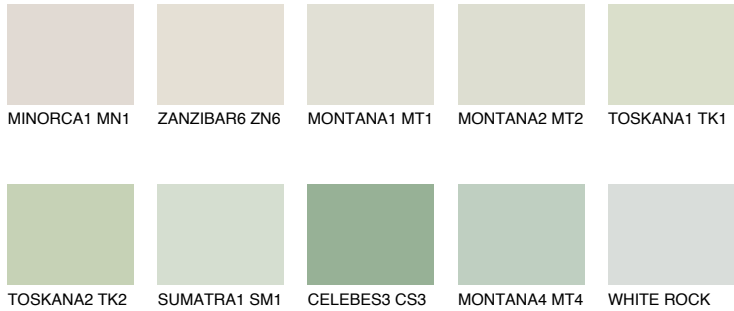

COLOUR DETAILS

PAPA1 PP1

74% **TSR** 67%

Matching colours

COLOURS

INTENSE

For more information on plasters and paints, go to www.ceresit.en

*The presented colours refer to plasters and paints offered by Ceresit. Due to the use of digital techniques, the presented colours might not represent the original ones, thus they cannot be considered as a reliable colour presentation. We recommend checking the authentic colour samples.