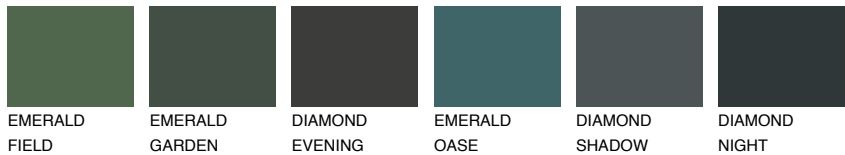

COLOUR DETAILS

PAPA1 PP1

74% **TSR** 67%

Matching colours

COLOURS

INTENSE

For more information on plasters and paints, go to www.ceresit.en

*The presented colours refer to plasters and paints offered by Ceresit. Due to the use of digital techniques, the presented colours might not represent the original ones, thus they cannot be considered as a reliable colour presentation. We recommend checking the authentic colour samples.