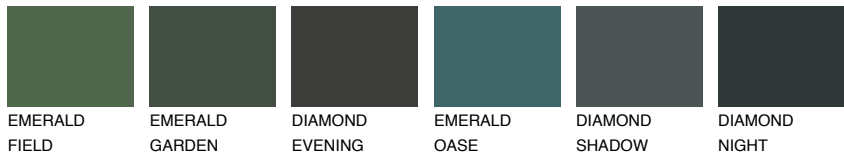

COLOUR DETAILS

PAPA1 PP1

74% **TSR** 67%

Matching colours

COLOURS

INTENSE

For more information on plasters and paints, go to www.ceresit.en

*The presented colours refer to plasters and paints offered by Ceresit. Due to the use of digital techniques, the presented colours might not represent the original ones, thus they cannot be considered as a reliable colour presentation. We recommend checking the authentic colour samples.