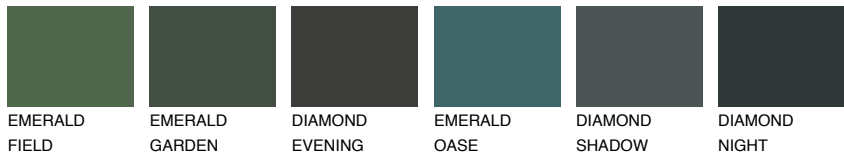

COLOUR DETAILS

PAPA1 PP1

74% TSR 67%

Matching colours

COLOURS

INTENSE

For more information on plasters and paints, go to www.ceresit.en

*The presented colours refer to plasters and paints offered by Ceresit. Due to the use of digital techniques, the presented colours might not represent the original ones, thus they cannot be considered as a reliable colour presentation. We recommend checking the authentic colour samples.