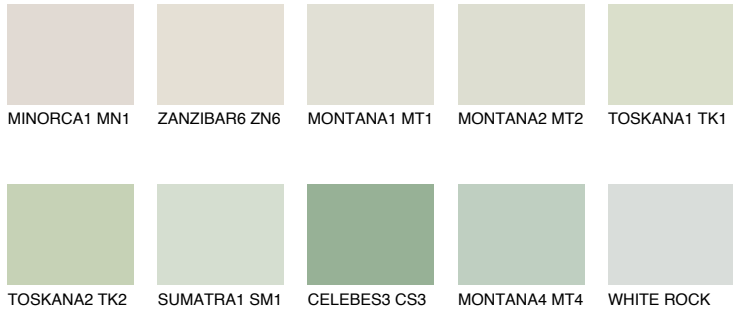

COLOUR DETAILS

PAPA1 PP1

74% TSR 67%

Matching colours

COLOURS

INTENSE

For more information on plasters and paints, go to www.ceresit.en

*The presented colours refer to plasters and paints offered by Ceresit. Due to the use of digital techniques, the presented colours might not represent the original ones, thus they cannot be considered as a reliable colour presentation. We recommend checking the authentic colour samples.