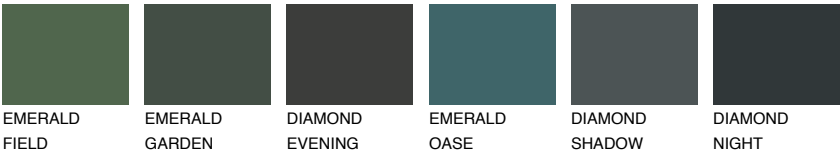

COLOUR DETAILS

PAPA1 PP1

74% **TSR** 67%

Matching colours

COLOURS

INTENSE

For more information on plasters and paints, go to www.ceresit.en

*The presented colours refer to plasters and paints offered by Ceresit. Due to the use of digital techniques, the presented colours might not represent the original ones, thus they cannot be considered as a reliable colour presentation. We recommend checking the authentic colour samples.