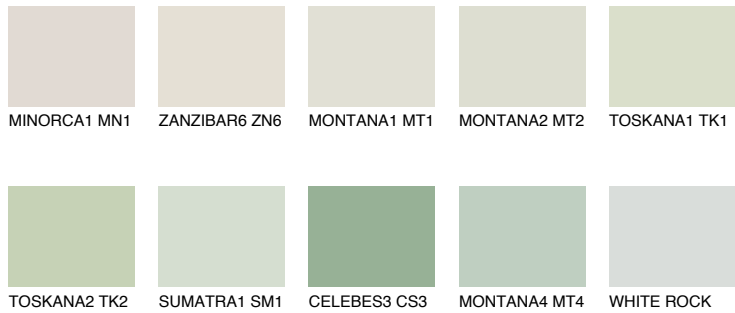

COLOUR DETAILS

PAPA1 PP1

74% **TSR** 67%

Matching colours

COLOURS

INTENSE

For more information on plasters and paints, go to www.ceresit.en

*The presented colours refer to plasters and paints offered by Ceresit. Due to the use of digital techniques, the presented colours might not represent the original ones, thus they cannot be considered as a reliable colour presentation. We recommend checking the authentic colour samples.