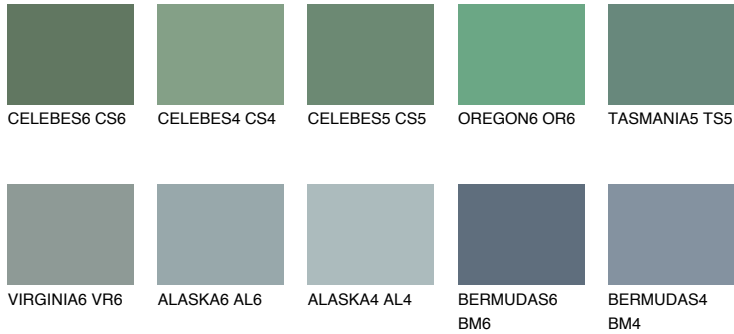

COLOUR DETAILS

TASMANIA6 TS6

14% TSR 13%

Matching colours

COLOURS

INTENSE

For more information on plasters and paints, go to www.ceresit.en

*The presented colours refer to plasters and paints offered by Ceresit. Due to the use of digital techniques, the presented colours might not represent the original ones, thus they cannot be considered as a reliable colour presentation. We recommend checking the authentic colour samples.