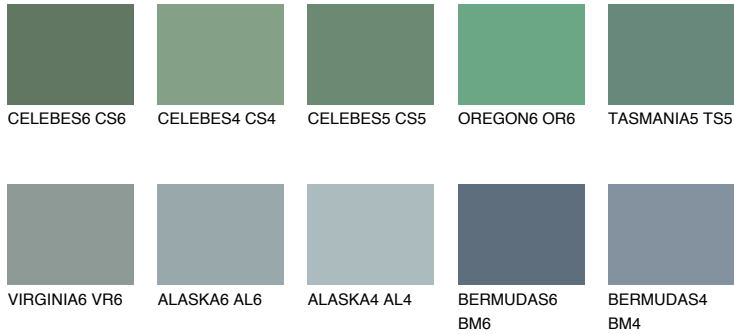

# COLOUR DETAILS

## TASMANIA6 TS6

14% TSR 13%

### Matching colours

#### COLOURS