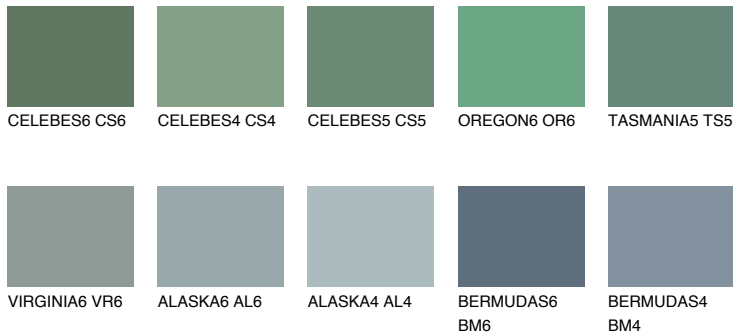

COLOUR DETAILS

TASMANIA6 TS6

14% TSR 13%

Matching colours

COLOURS

INTENSE

For more information on plasters and paints, go to www.ceresit.en

*The presented colours refer to plasters and paints offered by Ceresit. Due to the use of digital techniques, the presented colours might not represent the original ones, thus they cannot be considered as a reliable colour presentation. We recommend checking the authentic colour samples.