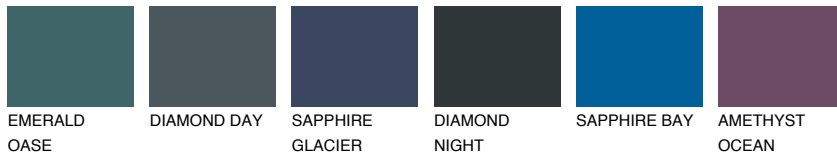

COLOUR DETAILS

TASMANIA6 TS6

14% TSR 13%

Matching colours

COLOURS

INTENSE

For more information on plasters and paints, go to www.ceresit.en

*The presented colours refer to plasters and paints offered by Ceresit. Due to the use of digital techniques, the presented colours might not represent the original ones, thus they cannot be considered as a reliable colour presentation. We recommend checking the authentic colour samples.