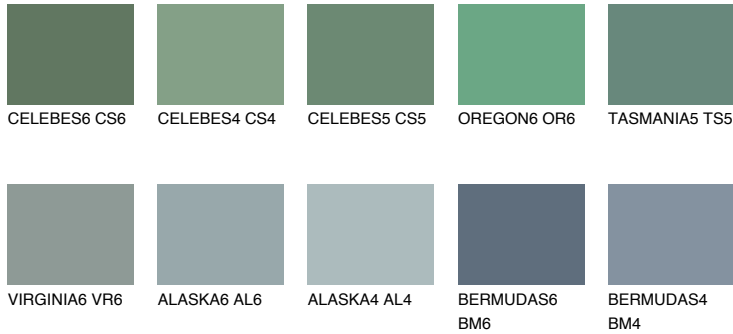

COLOUR DETAILS

TASMANIA6 TS6

14% TSR 13%

Matching colours

COLOURS

INTENSE

For more information on plasters and paints, go to www.ceresit.en

*The presented colours refer to plasters and paints offered by Ceresit. Due to the use of digital techniques, the presented colours might not represent the original ones, thus they cannot be considered as a reliable colour presentation. We recommend checking the authentic colour samples.