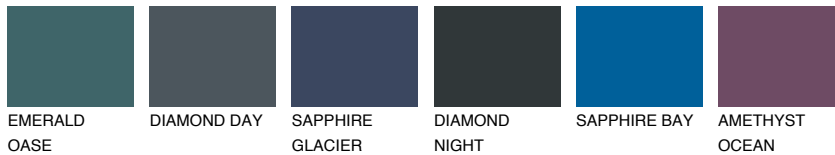

COLOUR DETAILS

TASMANIA6 TS6

14% TSR 13%

Matching colours

COLOURS

INTENSE

For more information on plasters and paints, go to www.ceresit.en

*The presented colours refer to plasters and paints offered by Ceresit. Due to the use of digital techniques, the presented colours might not represent the original ones, thus they cannot be considered as a reliable colour presentation. We recommend checking the authentic colour samples.