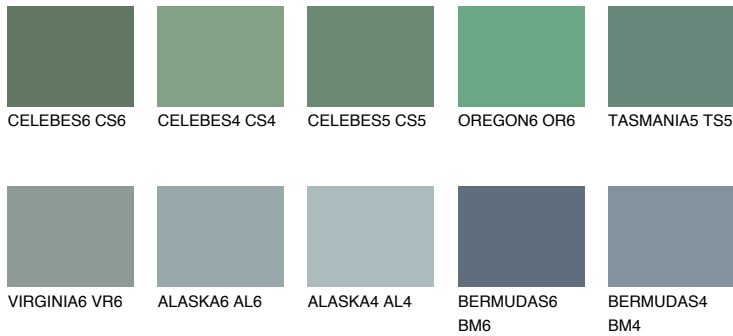

# COLOUR DETAILS

## TASMANIA6 TS6

14% TSR 13%

### Matching colours

#### COLOURS