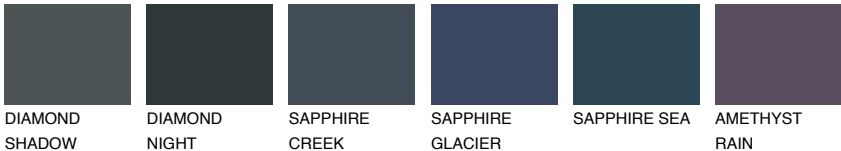

TASMANIA5 TS5

☀️ 22% **TSR 20%**

Matching colours

COLOURS

INTENSE

For more information on plasters and paints, go to www.ceresit.en

*The presented colours refer to plasters and paints offered by Ceresit. Due to the use of digital techniques, the presented colours might not represent the original ones, thus they cannot be considered as a reliable colour presentation. We recommend checking the authentic colour samples.