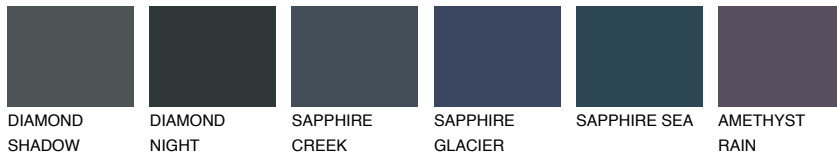

COLOUR DETAILS

TASMANIA5 TS5

☀️ 22%   **TSR 20%**

Matching colours

COLOURS

INTENSE

For more information on plasters and paints, go to www.ceresit.en

*The presented colours refer to plasters and paints offered by Ceresit. Due to the use of digital techniques, the presented colours might not represent the original ones, thus they cannot be considered as a reliable colour presentation. We recommend checking the authentic colour samples.