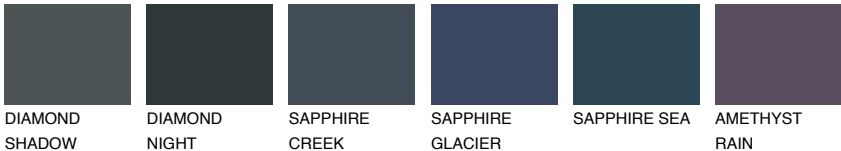

TASMANIA5 TS5

☀ 22% **TSR 20%**

Matching colours

COLOURS

INTENSE

For more information on plasters and paints, go to www.ceresit.en

*The presented colours refer to plasters and paints offered by Ceresit. Due to the use of digital techniques, the presented colours might not represent the original ones, thus they cannot be considered as a reliable colour presentation. We recommend checking the authentic colour samples.