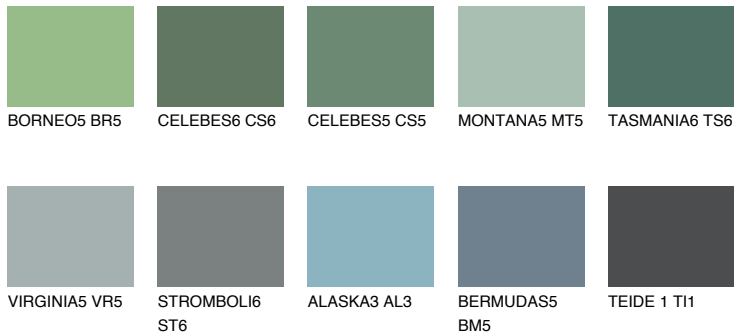

COLOUR DETAILS

TASMANIA5 TS5

☀️ 22% **TSR 20%**

Matching colours

COLOURS

INTENSE

For more information on plasters and paints, go to www.ceresit.en

*The presented colours refer to plasters and paints offered by Ceresit. Due to the use of digital techniques, the presented colours might not represent the original ones, thus they cannot be considered as a reliable colour presentation. We recommend checking the authentic colour samples.