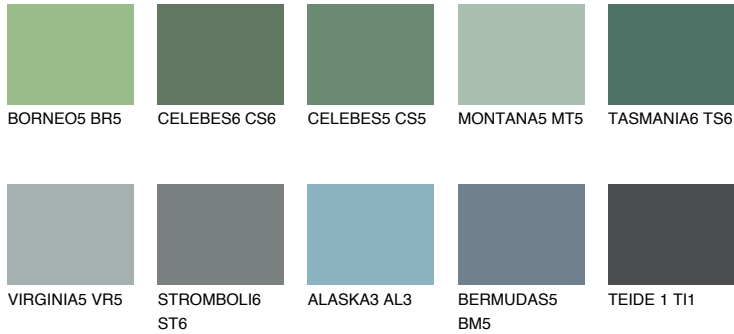

COLOUR DETAILS

TASMANIA5 TS5

☀ 22% **TSR 20%**

Matching colours

COLOURS

INTENSE

For more information on plasters and paints, go to www.ceresit.en

*The presented colours refer to plasters and paints offered by Ceresit. Due to the use of digital techniques, the presented colours might not represent the original ones, thus they cannot be considered as a reliable colour presentation. We recommend checking the authentic colour samples.