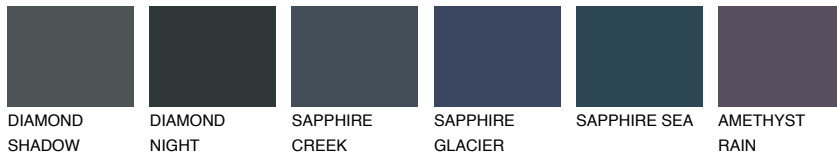

COLOUR DETAILS

TASMANIA5 TS5

☀ 22% **TSR 20%**

Matching colours

COLOURS

INTENSE

For more information on plasters and paints, go to www.ceresit.en

*The presented colours refer to plasters and paints offered by Ceresit. Due to the use of digital techniques, the presented colours might not represent the original ones, thus they cannot be considered as a reliable colour presentation. We recommend checking the authentic colour samples.