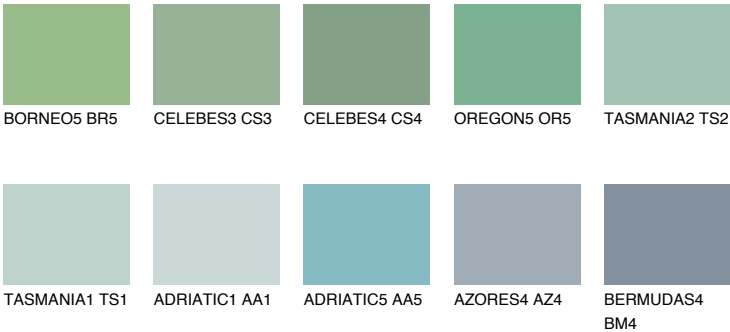

TASMANIA4 TS4

35% TSR 32%

Matching colours

COLOURS

INTENSE

For more information on plasters and paints, go to www.ceresit.en

*The presented colours refer to plasters and paints offered by Ceresit. Due to the use of digital techniques, the presented colours might not represent the original ones, thus they cannot be considered as a reliable colour presentation. We recommend checking the authentic colour samples.