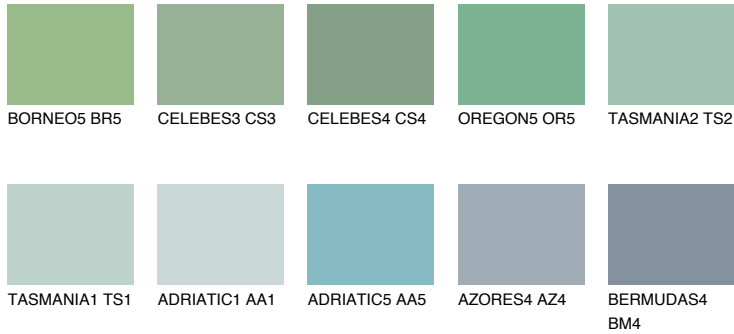

COLOUR DETAILS

TASMANIA4 TS4

35% TSR 32%

Matching colours

COLOURS

INTENSE

For more information on plasters and paints, go to www.ceresit.en

*The presented colours refer to plasters and paints offered by Ceresit. Due to the use of digital techniques, the presented colours might not represent the original ones, thus they cannot be considered as a reliable colour presentation. We recommend checking the authentic colour samples.