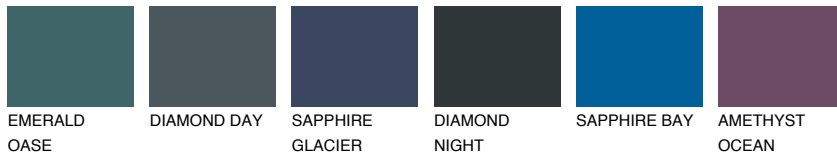

COLOUR DETAILS

TASMANIA4 TS4

35% TSR 32%

Matching colours

COLOURS

INTENSE

For more information on plasters and paints, go to www.ceresit.en

*The presented colours refer to plasters and paints offered by Ceresit. Due to the use of digital techniques, the presented colours might not represent the original ones, thus they cannot be considered as a reliable colour presentation. We recommend checking the authentic colour samples.