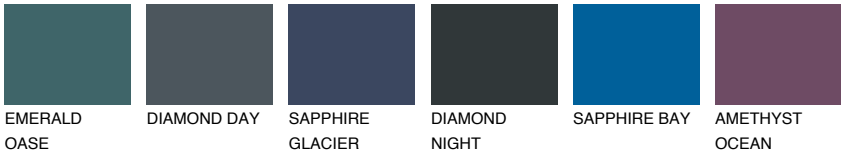

TASMANIA4 TS4

35% TSR 32%

Matching colours

COLOURS

INTENSE

For more information on plasters and paints, go to www.ceresit.en

*The presented colours refer to plasters and paints offered by Ceresit. Due to the use of digital techniques, the presented colours might not represent the original ones, thus they cannot be considered as a reliable colour presentation. We recommend checking the authentic colour samples.