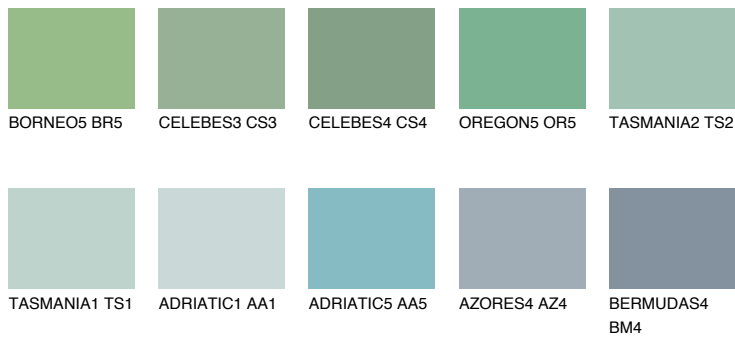

# COLOUR DETAILS

## TASMANIA4 TS4

35% TSR 32%

### Matching colours

#### COLOURS