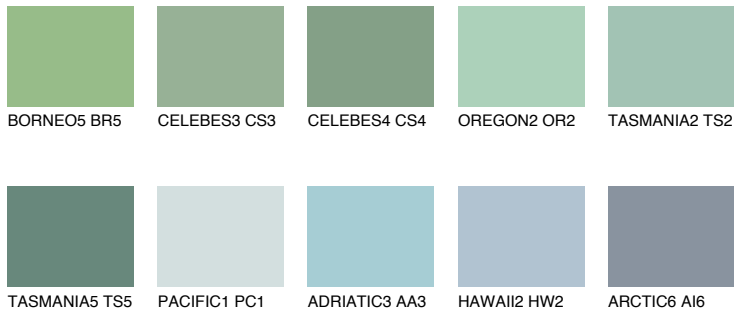

COLOUR DETAILS

TASMANIA3 TS3

43% TSR 49%

Matching colours

COLOURS

INTENSE

For more information on plasters and paints, go to www.ceresit.en

*The presented colours refer to plasters and paints offered by Ceresit. Due to the use of digital techniques, the presented colours might not represent the original ones, thus they cannot be considered as a reliable colour presentation. We recommend checking the authentic colour samples.