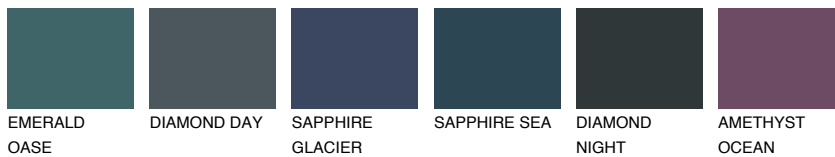

COLOUR DETAILS

TASMANIA3 TS3

43% TSR 49%

Matching colours

COLOURS

INTENSE

For more information on plasters and paints, go to www.ceresit.en

*The presented colours refer to plasters and paints offered by Ceresit. Due to the use of digital techniques, the presented colours might not represent the original ones, thus they cannot be considered as a reliable colour presentation. We recommend checking the authentic colour samples.