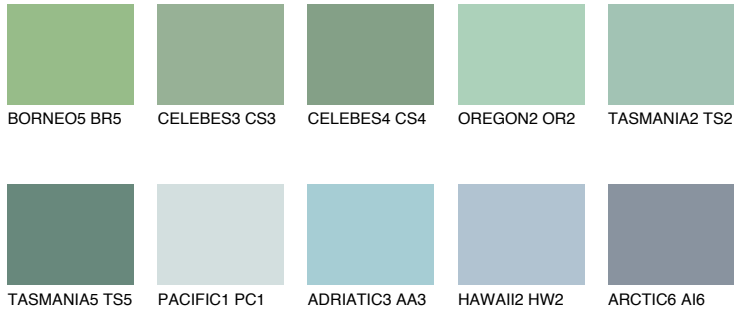

COLOUR DETAILS

TASMANIA3 TS3

43% TSR 49%

Matching colours

COLOURS

INTENSE

For more information on plasters and paints, go to www.ceresit.en

*The presented colours refer to plasters and paints offered by Ceresit. Due to the use of digital techniques, the presented colours might not represent the original ones, thus they cannot be considered as a reliable colour presentation. We recommend checking the authentic colour samples.