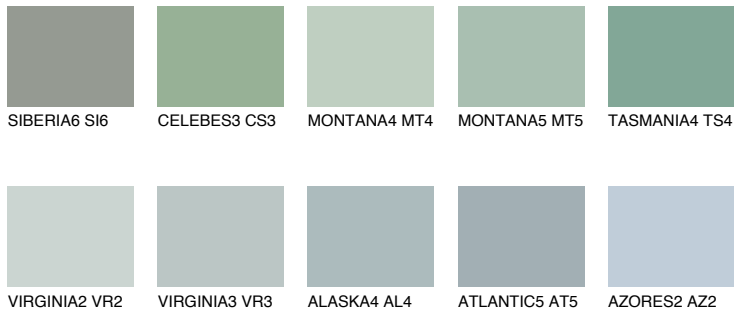

COLOUR DETAILS

TASMANIA2 TS2

50% TSR 45%

Matching colours

COLOURS

INTENSE

For more information on plasters and paints, go to www.ceresit.en

*The presented colours refer to plasters and paints offered by Ceresit. Due to the use of digital techniques, the presented colours might not represent the original ones, thus they cannot be considered as a reliable colour presentation. We recommend checking the authentic colour samples.