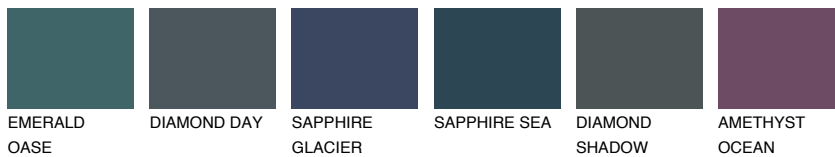

COLOUR DETAILS

TASMANIA2 TS2

50% TSR 45%

Matching colours

COLOURS

INTENSE

For more information on plasters and paints, go to www.ceresit.en

*The presented colours refer to plasters and paints offered by Ceresit. Due to the use of digital techniques, the presented colours might not represent the original ones, thus they cannot be considered as a reliable colour presentation. We recommend checking the authentic colour samples.