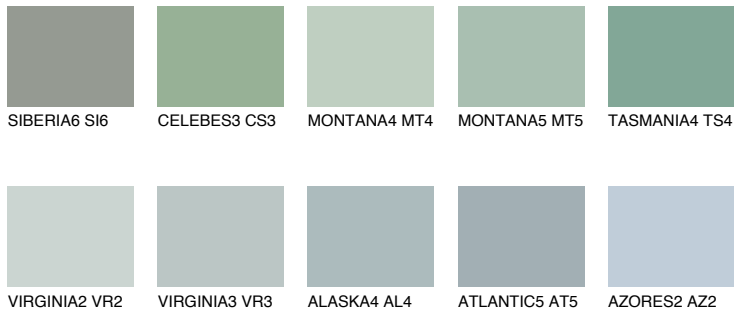

# COLOUR DETAILS

## TASMANIA2 TS2

50% TSR 45%

### Matching colours

#### COLOURS