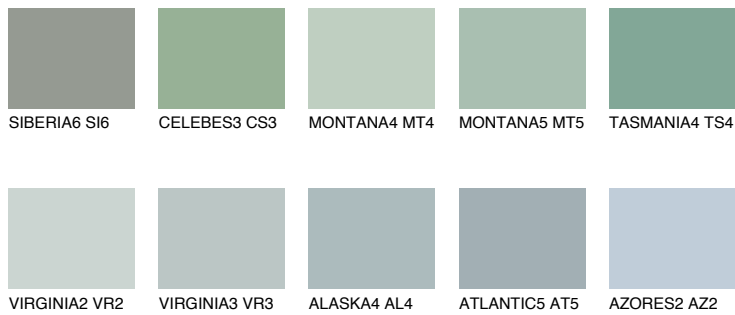

COLOUR DETAILS

TASMANIA2 TS2

50% TSR 45%

Matching colours

COLOURS

INTENSE

For more information on plasters and paints, go to www.ceresit.en

*The presented colours refer to plasters and paints offered by Ceresit. Due to the use of digital techniques, the presented colours might not represent the original ones, thus they cannot be considered as a reliable colour presentation. We recommend checking the authentic colour samples.