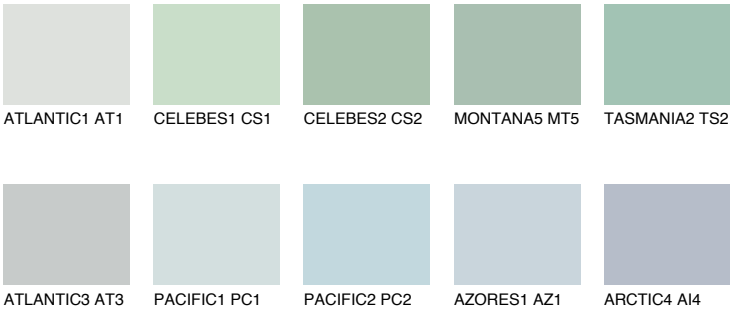

TASMANIA1 TS1

62% TSR 55%

Matching colours

COLOURS

INTENSE

For more information on plasters and paints, go to www.ceresit.en

*The presented colours refer to plasters and paints offered by Ceresit. Due to the use of digital techniques, the presented colours might not represent the original ones, thus they cannot be considered as a reliable colour presentation. We recommend checking the authentic colour samples.