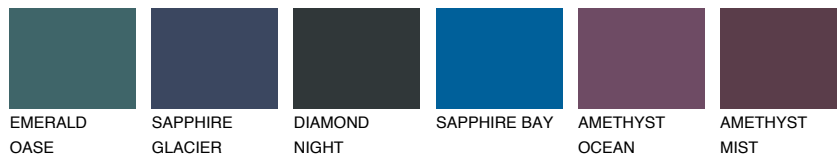

COLOUR DETAILS

TASMANIA1 TS1

62% TSR 55%

Matching colours

COLOURS

INTENSE

For more information on plasters and paints, go to www.ceresit.en

*The presented colours refer to plasters and paints offered by Ceresit. Due to the use of digital techniques, the presented colours might not represent the original ones, thus they cannot be considered as a reliable colour presentation. We recommend checking the authentic colour samples.