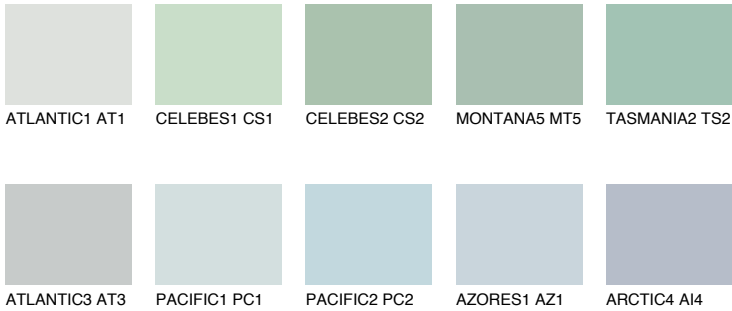

# COLOUR DETAILS

## TASMANIA1 TS1

62% TSR 55%

### Matching colours

#### COLOURS