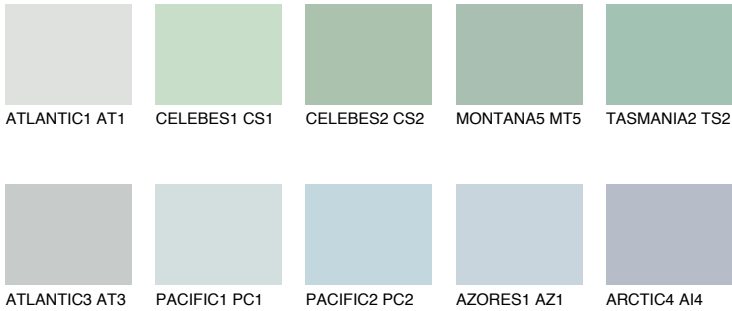

COLOUR DETAILS

TASMANIA1 TS1

62% TSR 55%

Matching colours

COLOURS

INTENSE

For more information on plasters and paints, go to www.ceresit.en

*The presented colours refer to plasters and paints offered by Ceresit. Due to the use of digital techniques, the presented colours might not represent the original ones, thus they cannot be considered as a reliable colour presentation. We recommend checking the authentic colour samples.