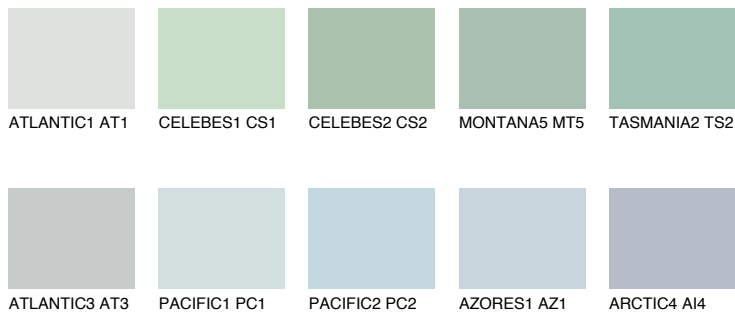

COLOUR DETAILS

TASMANIA1 TS1

62% TSR 55%

Matching colours

COLOURS

INTENSE

For more information on plasters and paints, go to www.ceresit.en

*The presented colours refer to plasters and paints offered by Ceresit. Due to the use of digital techniques, the presented colours might not represent the original ones, thus they cannot be considered as a reliable colour presentation. We recommend checking the authentic colour samples.