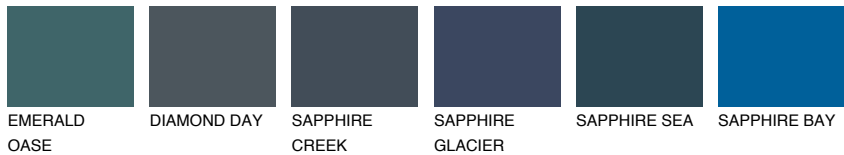

COLOUR DETAILS

OREGON6 OR6

32% TSR 39%

Matching colours

COLOURS

INTENSE

For more information on plasters and paints, go to www.ceresit.en

*The presented colours refer to plasters and paints offered by Ceresit. Due to the use of digital techniques, the presented colours might not represent the original ones, thus they cannot be considered as a reliable colour presentation. We recommend checking the authentic colour samples.