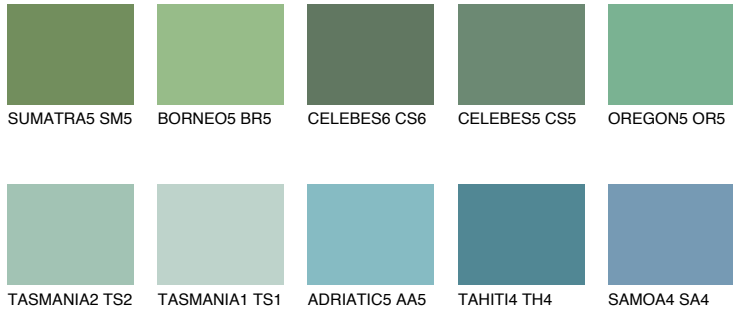

COLOUR DETAILS

OREGON6 OR6

32% TSR 39%

Matching colours

COLOURS

INTENSE

For more information on plasters and paints, go to www.ceresit.en

*The presented colours refer to plasters and paints offered by Ceresit. Due to the use of digital techniques, the presented colours might not represent the original ones, thus they cannot be considered as a reliable colour presentation. We recommend checking the authentic colour samples.