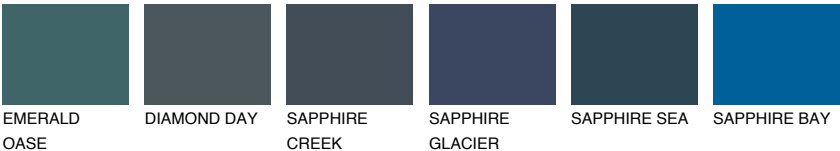

COLOUR DETAILS

OREGON6 OR6

32% TSR 39%

Matching colours

COLOURS

INTENSE

For more information on plasters and paints, go to www.ceresit.en

*The presented colours refer to plasters and paints offered by Ceresit. Due to the use of digital techniques, the presented colours might not represent the original ones, thus they cannot be considered as a reliable colour presentation. We recommend checking the authentic colour samples.