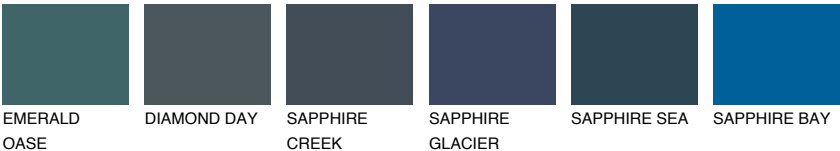

COLOUR DETAILS

OREGON6 OR6

32% **TSR** 39%

Matching colours

COLOURS

INTENSE

For more information on plasters and paints, go to www.ceresit.en

*The presented colours refer to plasters and paints offered by Ceresit. Due to the use of digital techniques, the presented colours might not represent the original ones, thus they cannot be considered as a reliable colour presentation. We recommend checking the authentic colour samples.