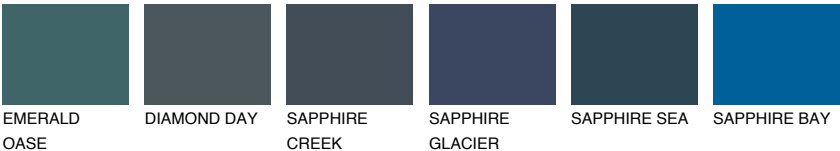

OREGON6 OR6

32% **TSR** 39%

Matching colours

COLOURS

INTENSE

For more information on plasters and paints, go to www.ceresit.en

*The presented colours refer to plasters and paints offered by Ceresit. Due to the use of digital techniques, the presented colours might not represent the original ones, thus they cannot be considered as a reliable colour presentation. We recommend checking the authentic colour samples.