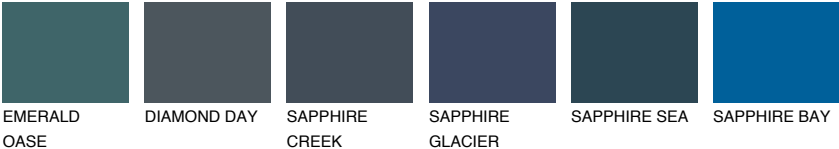

OREGON6 OR6

32% **TSR** 39%

Matching colours

COLOURS

INTENSE

For more information on plasters and paints, go to www.ceresit.en

*The presented colours refer to plasters and paints offered by Ceresit. Due to the use of digital techniques, the presented colours might not represent the original ones, thus they cannot be considered as a reliable colour presentation. We recommend checking the authentic colour samples.