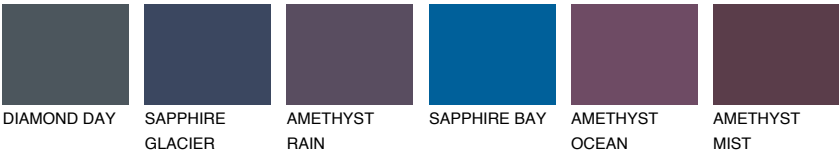

ALASKA3 AL3

42% TSR 39%

Matching colours

COLOURS

INTENSE

For more information on plasters and paints, go to www.ceresit.en

*The presented colours refer to plasters and paints offered by Ceresit. Due to the use of digital techniques, the presented colours might not represent the original ones, thus they cannot be considered as a reliable colour presentation. We recommend checking the authentic colour samples.