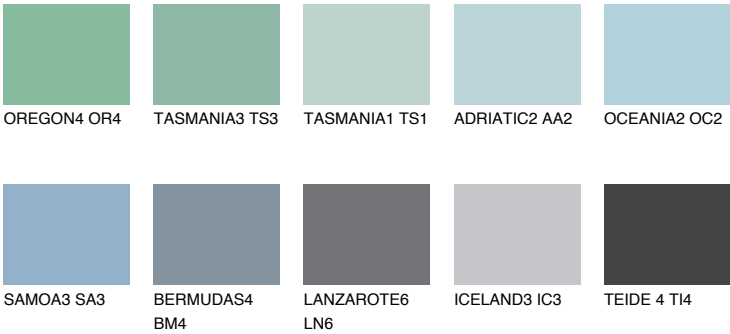

## ALASKA3 AL3

42% TSR 39%

### Matching colours

#### COLOURS

#### INTENSE

For more information on plasters and paints, go to [www.ceresit.en](http://www.ceresit.en)

\*The presented colours refer to plasters and paints offered by Ceresit. Due to the use of digital techniques, the presented colours might not represent the original ones, thus they cannot be considered as a reliable colour presentation. We recommend checking the authentic colour samples.