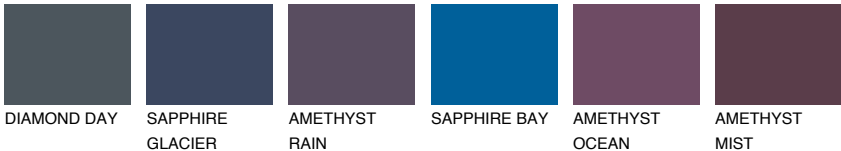

## ALASKA3 AL3

42% TSR 39%

### Matching colours

#### COLOURS

#### INTENSE

For more information on plasters and paints, go to [www.ceresit.en](http://www.ceresit.en)

\*The presented colours refer to plasters and paints offered by Ceresit. Due to the use of digital techniques, the presented colours might not represent the original ones, thus they cannot be considered as a reliable colour presentation. We recommend checking the authentic colour samples.