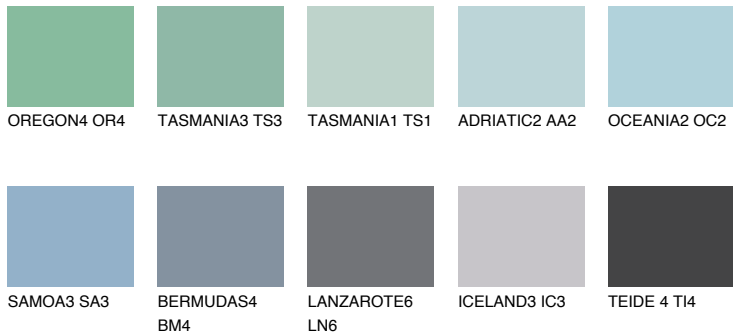

COLOUR DETAILS

ALASKA3 AL3

42% TSR 39%

Matching colours

COLOURS

INTENSE

For more information on plasters and paints, go to www.ceresit.en

*The presented colours refer to plasters and paints offered by Ceresit. Due to the use of digital techniques, the presented colours might not represent the original ones, thus they cannot be considered as a reliable colour presentation. We recommend checking the authentic colour samples.