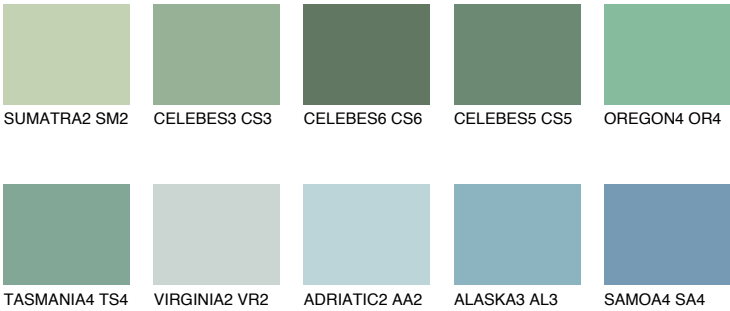

OREGON5 OR5

38% TSR 44%

Matching colours

COLOURS

INTENSE

For more information on plasters and paints, go to www.ceresit.en

*The presented colours refer to plasters and paints offered by Ceresit. Due to the use of digital techniques, the presented colours might not represent the original ones, thus they cannot be considered as a reliable colour presentation. We recommend checking the authentic colour samples.