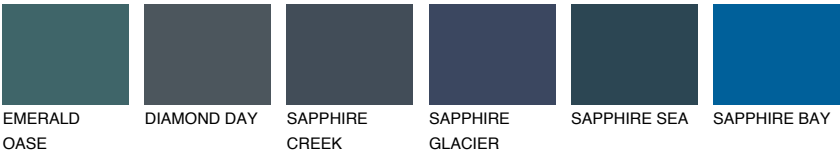

OREGON5 OR5

38% TSR 44%

Matching colours

COLOURS

INTENSE

For more information on plasters and paints, go to www.ceresit.en

*The presented colours refer to plasters and paints offered by Ceresit. Due to the use of digital techniques, the presented colours might not represent the original ones, thus they cannot be considered as a reliable colour presentation. We recommend checking the authentic colour samples.