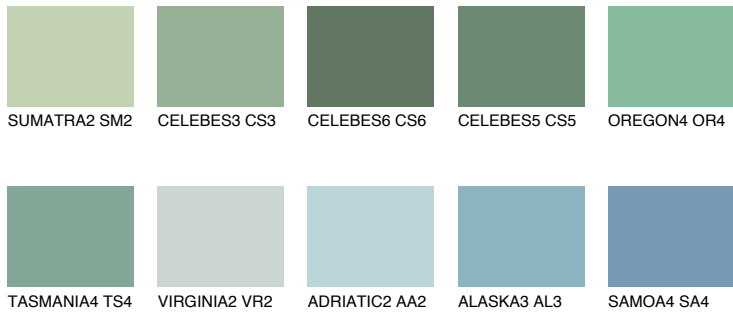

COLOUR DETAILS

OREGON5 OR5

38% TSR 44%

Matching colours

COLOURS

INTENSE

For more information on plasters and paints, go to www.ceresit.en

*The presented colours refer to plasters and paints offered by Ceresit. Due to the use of digital techniques, the presented colours might not represent the original ones, thus they cannot be considered as a reliable colour presentation. We recommend checking the authentic colour samples.