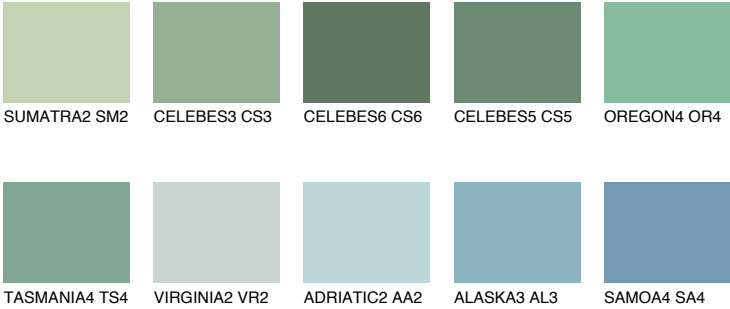

## OREGON5 OR5

38% **TSR** 44%

### Matching colours

#### COLOURS

#### INTENSE

For more information on plasters and paints, go to [www.ceresit.en](http://www.ceresit.en)

\*The presented colours refer to plasters and paints offered by Ceresit. Due to the use of digital techniques, the presented colours might not represent the original ones, thus they cannot be considered as a reliable colour presentation. We recommend checking the authentic colour samples.