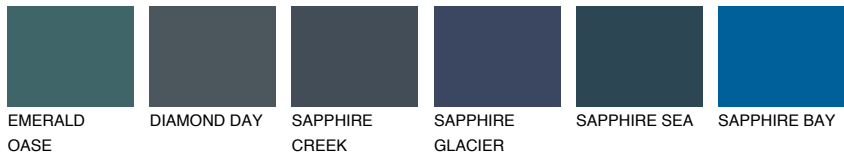

COLOUR DETAILS

OREGON5 OR5

38% TSR 44%

Matching colours

COLOURS

INTENSE

For more information on plasters and paints, go to www.ceresit.en

*The presented colours refer to plasters and paints offered by Ceresit. Due to the use of digital techniques, the presented colours might not represent the original ones, thus they cannot be considered as a reliable colour presentation. We recommend checking the authentic colour samples.