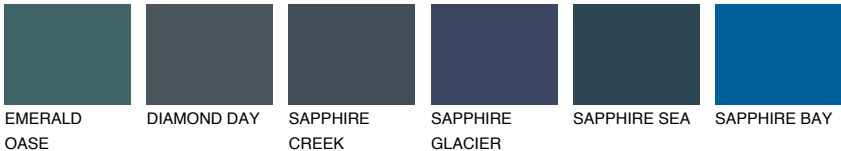

OREGON5 OR5

38% **TSR** 44%

Matching colours

COLOURS

INTENSE

For more information on plasters and paints, go to www.ceresit.en

*The presented colours refer to plasters and paints offered by Ceresit. Due to the use of digital techniques, the presented colours might not represent the original ones, thus they cannot be considered as a reliable colour presentation. We recommend checking the authentic colour samples.