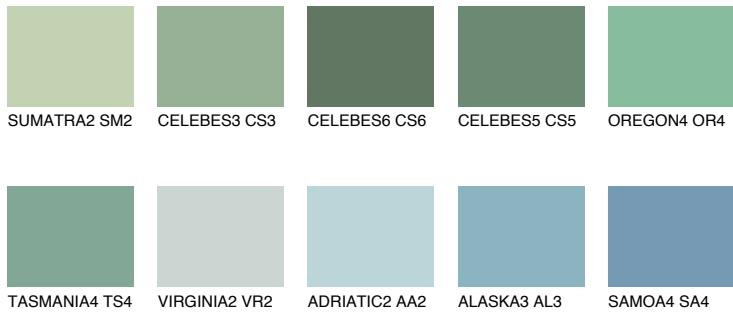

COLOUR DETAILS

OREGON5 OR5

38% TSR 44%

Matching colours

COLOURS

INTENSE

For more information on plasters and paints, go to www.ceresit.en

*The presented colours refer to plasters and paints offered by Ceresit. Due to the use of digital techniques, the presented colours might not represent the original ones, thus they cannot be considered as a reliable colour presentation. We recommend checking the authentic colour samples.