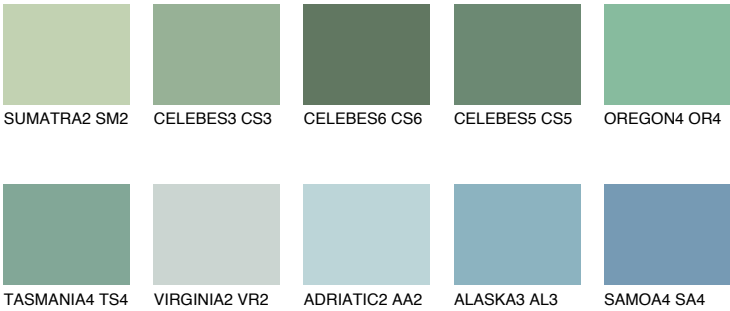

OREGON5 OR5

38% **TSR** 44%

Matching colours

COLOURS

INTENSE

For more information on plasters and paints, go to www.ceresit.en

*The presented colours refer to plasters and paints offered by Ceresit. Due to the use of digital techniques, the presented colours might not represent the original ones, thus they cannot be considered as a reliable colour presentation. We recommend checking the authentic colour samples.