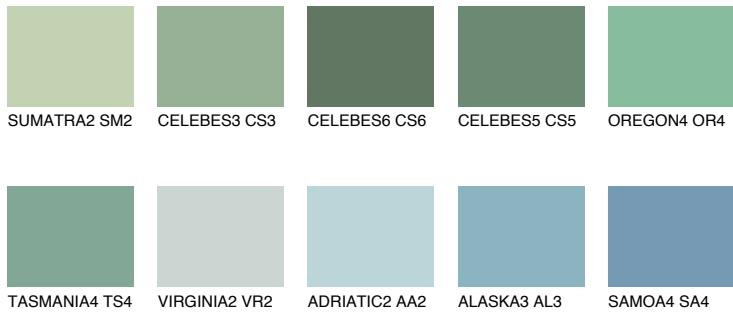

COLOUR DETAILS

OREGON5 OR5

38% **TSR** 44%

Matching colours

COLOURS

INTENSE

For more information on plasters and paints, go to www.ceresit.en

*The presented colours refer to plasters and paints offered by Ceresit. Due to the use of digital techniques, the presented colours might not represent the original ones, thus they cannot be considered as a reliable colour presentation. We recommend checking the authentic colour samples.