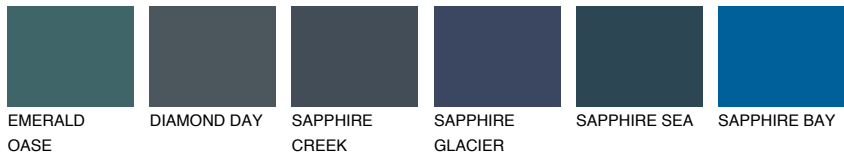

COLOUR DETAILS

OREGON5 OR5

38% **TSR** 44%

Matching colours

COLOURS

INTENSE

For more information on plasters and paints, go to www.ceresit.en

*The presented colours refer to plasters and paints offered by Ceresit. Due to the use of digital techniques, the presented colours might not represent the original ones, thus they cannot be considered as a reliable colour presentation. We recommend checking the authentic colour samples.