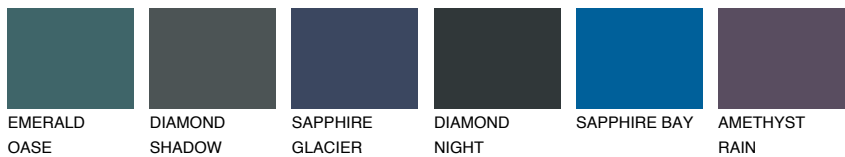

OREGON4 OR4

43% **TSR** 47%

Matching colours

COLOURS

INTENSE

For more information on plasters and paints, go to www.ceresit.en

*The presented colours refer to plasters and paints offered by Ceresit. Due to the use of digital techniques, the presented colours might not represent the original ones, thus they cannot be considered as a reliable colour presentation. We recommend checking the authentic colour samples.