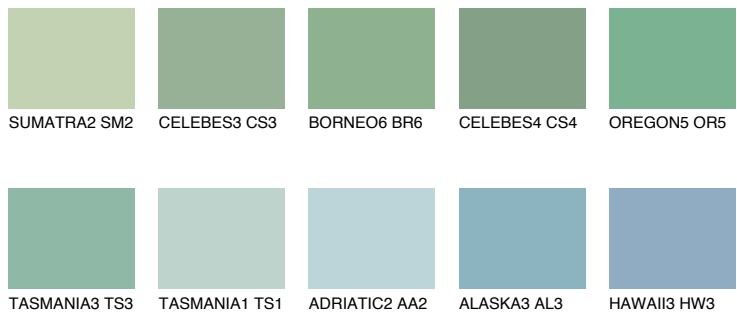

OREGON4 OR4

43% **TSR** 47%

Matching colours

COLOURS

INTENSE

For more information on plasters and paints, go to www.ceresit.en

*The presented colours refer to plasters and paints offered by Ceresit. Due to the use of digital techniques, the presented colours might not represent the original ones, thus they cannot be considered as a reliable colour presentation. We recommend checking the authentic colour samples.