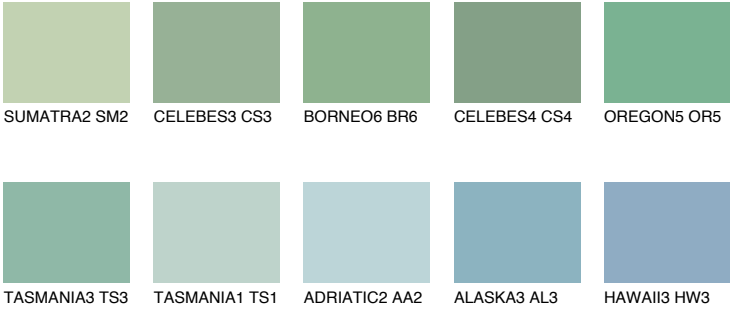

OREGON4 OR4

43% TSR 47%

Matching colours

COLOURS

INTENSE

For more information on plasters and paints, go to www.ceresit.en

*The presented colours refer to plasters and paints offered by Ceresit. Due to the use of digital techniques, the presented colours might not represent the original ones, thus they cannot be considered as a reliable colour presentation. We recommend checking the authentic colour samples.