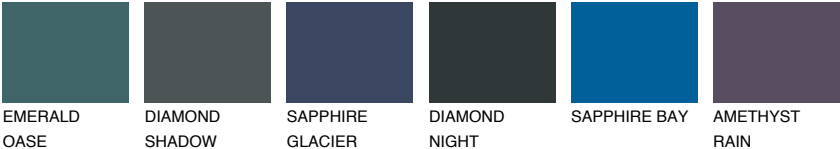

OREGON4 OR4

43% TSR 47%

Matching colours

COLOURS

INTENSE

For more information on plasters and paints, go to www.ceresit.en

*The presented colours refer to plasters and paints offered by Ceresit. Due to the use of digital techniques, the presented colours might not represent the original ones, thus they cannot be considered as a reliable colour presentation. We recommend checking the authentic colour samples.