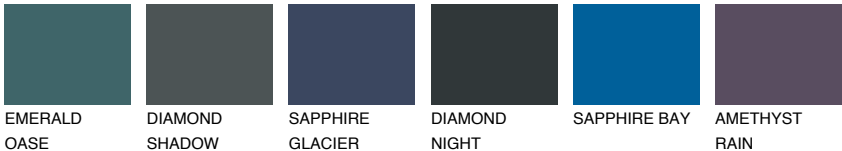

OREGON4 OR4

43% **TSR** 47%

Matching colours

COLOURS

INTENSE

For more information on plasters and paints, go to www.ceresit.en

*The presented colours refer to plasters and paints offered by Ceresit. Due to the use of digital techniques, the presented colours might not represent the original ones, thus they cannot be considered as a reliable colour presentation. We recommend checking the authentic colour samples.