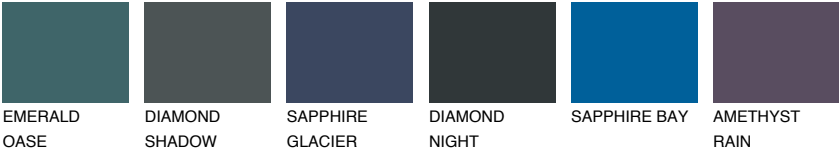

OREGON4 OR4

43% **TSR** 47%

Matching colours

COLOURS

INTENSE

For more information on plasters and paints, go to www.ceresit.en

*The presented colours refer to plasters and paints offered by Ceresit. Due to the use of digital techniques, the presented colours might not represent the original ones, thus they cannot be considered as a reliable colour presentation. We recommend checking the authentic colour samples.