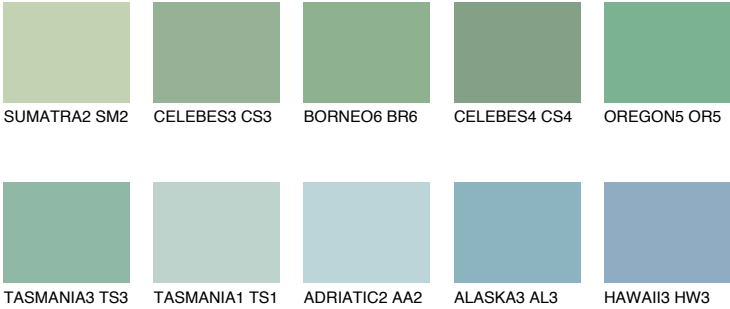

OREGON4 OR4

43% **TSR** 47%

Matching colours

COLOURS

INTENSE

For more information on plasters and paints, go to www.ceresit.en

*The presented colours refer to plasters and paints offered by Ceresit. Due to the use of digital techniques, the presented colours might not represent the original ones, thus they cannot be considered as a reliable colour presentation. We recommend checking the authentic colour samples.