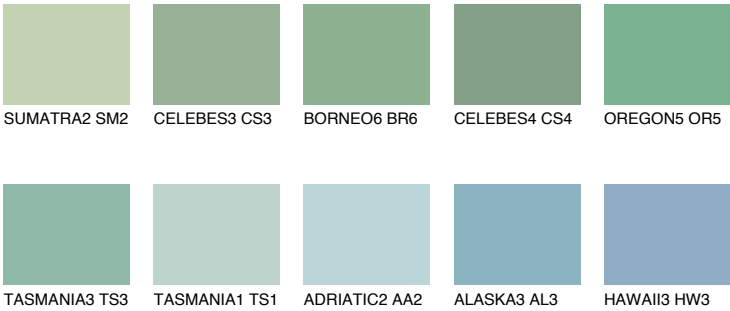

OREGON4 OR4

43% **TSR** 47%

Matching colours

COLOURS

INTENSE

For more information on plasters and paints, go to www.ceresit.en

*The presented colours refer to plasters and paints offered by Ceresit. Due to the use of digital techniques, the presented colours might not represent the original ones, thus they cannot be considered as a reliable colour presentation. We recommend checking the authentic colour samples.