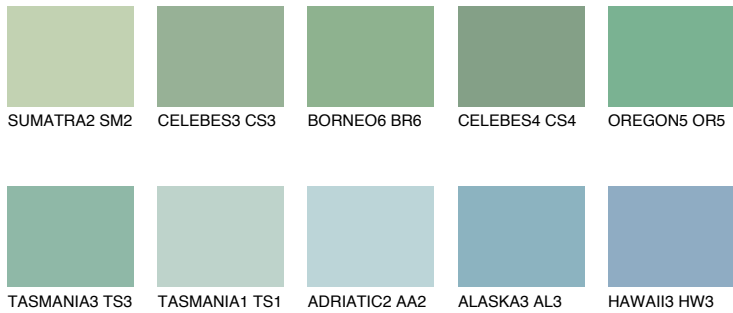

COLOUR DETAILS

OREGON4 OR4

43% **TSR** 47%

Matching colours

COLOURS

INTENSE

For more information on plasters and paints, go to www.ceresit.en

*The presented colours refer to plasters and paints offered by Ceresit. Due to the use of digital techniques, the presented colours might not represent the original ones, thus they cannot be considered as a reliable colour presentation. We recommend checking the authentic colour samples.