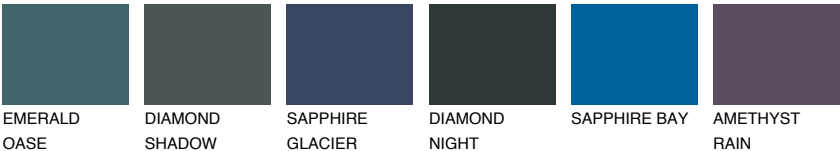

OREGON4 OR4

43% TSR 47%

Matching colours

COLOURS

INTENSE

For more information on plasters and paints, go to www.ceresit.en

*The presented colours refer to plasters and paints offered by Ceresit. Due to the use of digital techniques, the presented colours might not represent the original ones, thus they cannot be considered as a reliable colour presentation. We recommend checking the authentic colour samples.