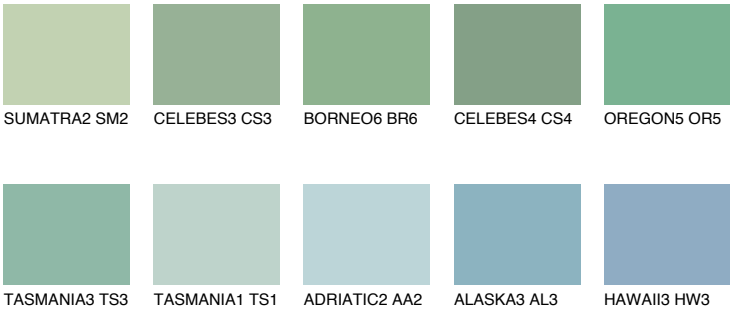

OREGON4 OR4

43% TSR 47%

Matching colours

COLOURS

INTENSE

For more information on plasters and paints, go to www.ceresit.en

*The presented colours refer to plasters and paints offered by Ceresit. Due to the use of digital techniques, the presented colours might not represent the original ones, thus they cannot be considered as a reliable colour presentation. We recommend checking the authentic colour samples.