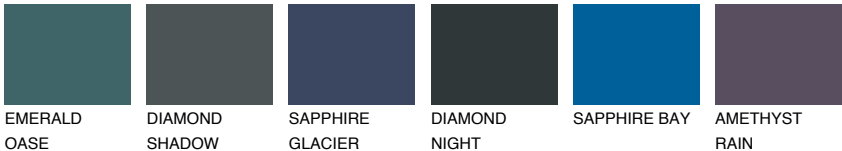

OREGON3 OR3

50% TSR 52%

Matching colours

COLOURS

INTENSE

For more information on plasters and paints, go to www.ceresit.en

*The presented colours refer to plasters and paints offered by Ceresit. Due to the use of digital techniques, the presented colours might not represent the original ones, thus they cannot be considered as a reliable colour presentation. We recommend checking the authentic colour samples.