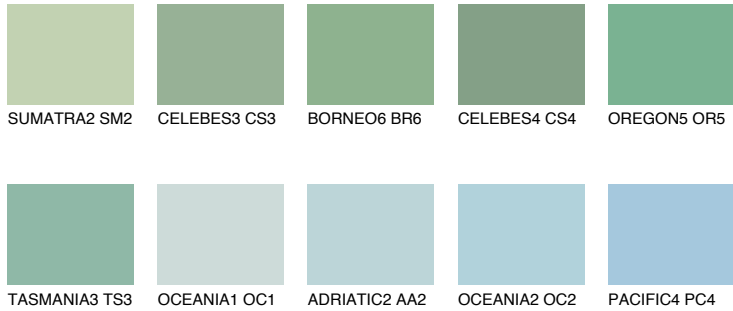

COLOUR DETAILS

OREGON3 OR3

50% TSR 52%

Matching colours

COLOURS

INTENSE

For more information on plasters and paints, go to www.ceresit.en

*The presented colours refer to plasters and paints offered by Ceresit. Due to the use of digital techniques, the presented colours might not represent the original ones, thus they cannot be considered as a reliable colour presentation. We recommend checking the authentic colour samples.