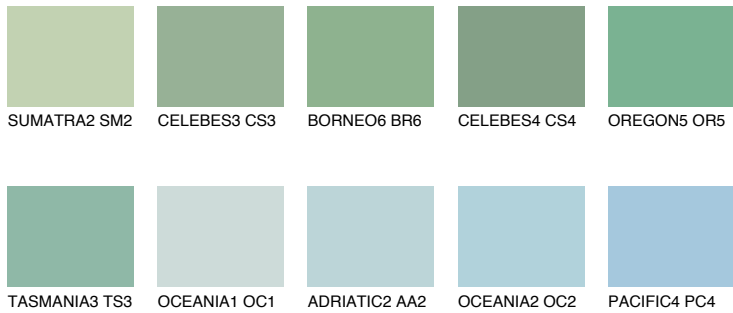

COLOUR DETAILS

OREGON3 OR3

50% TSR 52%

Matching colours

COLOURS

INTENSE

For more information on plasters and paints, go to www.ceresit.en

*The presented colours refer to plasters and paints offered by Ceresit. Due to the use of digital techniques, the presented colours might not represent the original ones, thus they cannot be considered as a reliable colour presentation. We recommend checking the authentic colour samples.