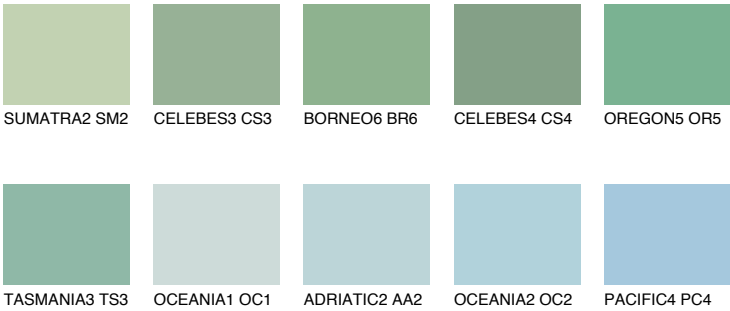

OREGON3 OR3

50% TSR 52%

Matching colours

COLOURS

INTENSE

For more information on plasters and paints, go to www.ceresit.en

*The presented colours refer to plasters and paints offered by Ceresit. Due to the use of digital techniques, the presented colours might not represent the original ones, thus they cannot be considered as a reliable colour presentation. We recommend checking the authentic colour samples.