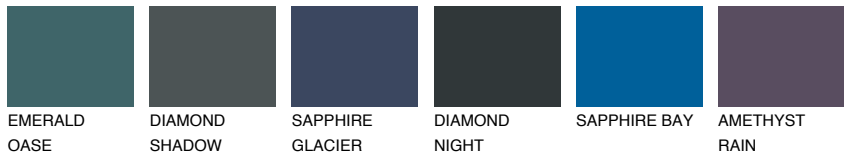

COLOUR DETAILS

OREGON3 OR3

50% TSR 52%

Matching colours

COLOURS

INTENSE

For more information on plasters and paints, go to www.ceresit.en

*The presented colours refer to plasters and paints offered by Ceresit. Due to the use of digital techniques, the presented colours might not represent the original ones, thus they cannot be considered as a reliable colour presentation. We recommend checking the authentic colour samples.