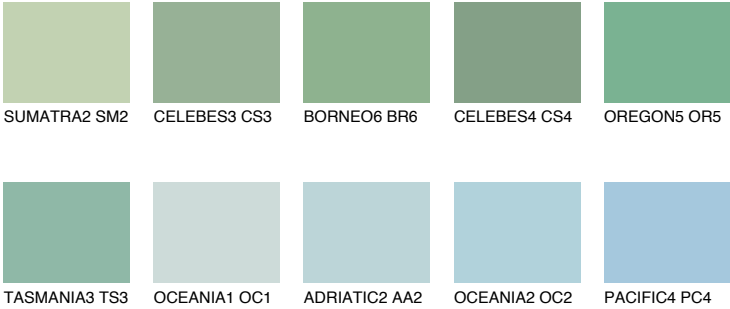

OREGON3 OR3

50% **TSR** 52%

Matching colours

COLOURS

INTENSE

For more information on plasters and paints, go to www.ceresit.en

*The presented colours refer to plasters and paints offered by Ceresit. Due to the use of digital techniques, the presented colours might not represent the original ones, thus they cannot be considered as a reliable colour presentation. We recommend checking the authentic colour samples.