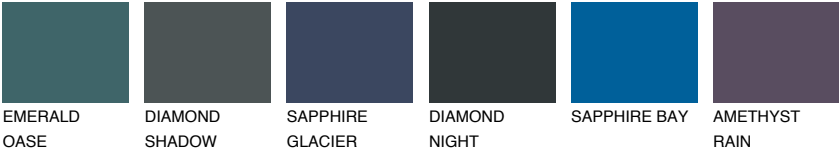

OREGON3 OR3

50% **TSR** 52%

Matching colours

COLOURS

INTENSE

For more information on plasters and paints, go to www.ceresit.en

*The presented colours refer to plasters and paints offered by Ceresit. Due to the use of digital techniques, the presented colours might not represent the original ones, thus they cannot be considered as a reliable colour presentation. We recommend checking the authentic colour samples.