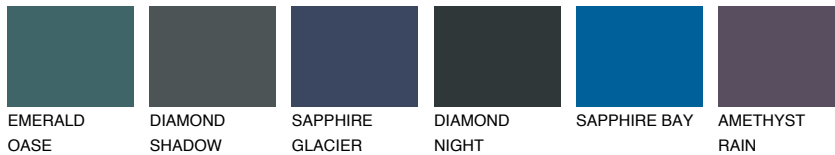

COLOUR DETAILS

OREGON2 OR2

58% TSR 56%

Matching colours

COLOURS

INTENSE

For more information on plasters and paints, go to www.ceresit.en

*The presented colours refer to plasters and paints offered by Ceresit. Due to the use of digital techniques, the presented colours might not represent the original ones, thus they cannot be considered as a reliable colour presentation. We recommend checking the authentic colour samples.