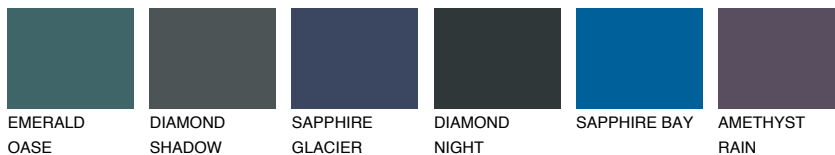

COLOUR DETAILS

OREGON2 OR2

58% TSR 56%

Matching colours

COLOURS

INTENSE

For more information on plasters and paints, go to www.ceresit.en

*The presented colours refer to plasters and paints offered by Ceresit. Due to the use of digital techniques, the presented colours might not represent the original ones, thus they cannot be considered as a reliable colour presentation. We recommend checking the authentic colour samples.