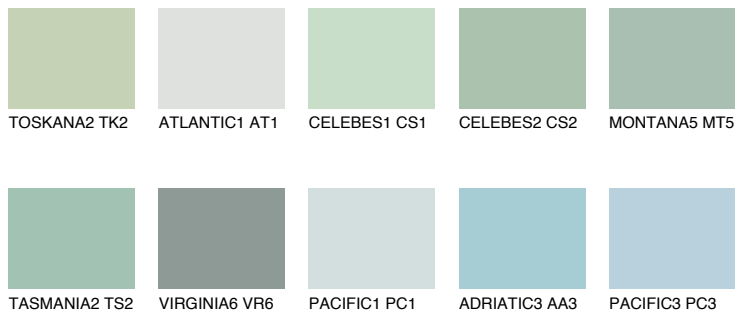

COLOUR DETAILS

OREGON2 OR2

58% TSR 56%

Matching colours

COLOURS

INTENSE

For more information on plasters and paints, go to www.ceresit.en

*The presented colours refer to plasters and paints offered by Ceresit. Due to the use of digital techniques, the presented colours might not represent the original ones, thus they cannot be considered as a reliable colour presentation. We recommend checking the authentic colour samples.