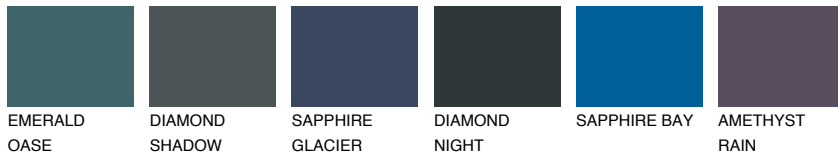

COLOUR DETAILS

OREGON2 OR2

58% TSR 56%

Matching colours

COLOURS

INTENSE

For more information on plasters and paints, go to www.ceresit.en

*The presented colours refer to plasters and paints offered by Ceresit. Due to the use of digital techniques, the presented colours might not represent the original ones, thus they cannot be considered as a reliable colour presentation. We recommend checking the authentic colour samples.