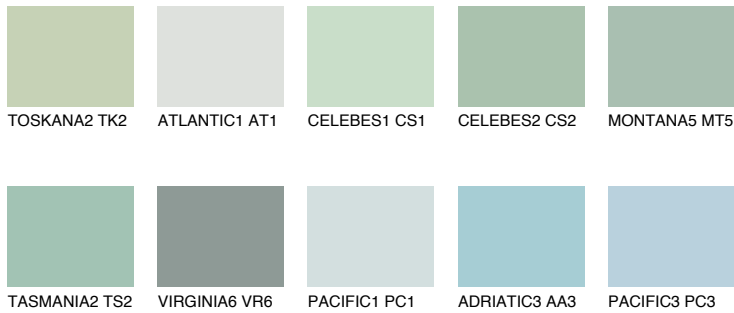

COLOUR DETAILS

OREGON2 OR2

58% TSR 56%

Matching colours

COLOURS

INTENSE

For more information on plasters and paints, go to www.ceresit.en

*The presented colours refer to plasters and paints offered by Ceresit. Due to the use of digital techniques, the presented colours might not represent the original ones, thus they cannot be considered as a reliable colour presentation. We recommend checking the authentic colour samples.