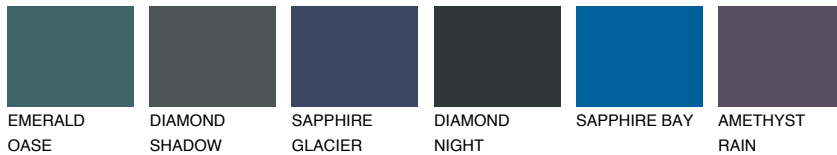

COLOUR DETAILS

OREGON2 OR2

58% TSR 56%

Matching colours

COLOURS

INTENSE

For more information on plasters and paints, go to www.ceresit.en

*The presented colours refer to plasters and paints offered by Ceresit. Due to the use of digital techniques, the presented colours might not represent the original ones, thus they cannot be considered as a reliable colour presentation. We recommend checking the authentic colour samples.