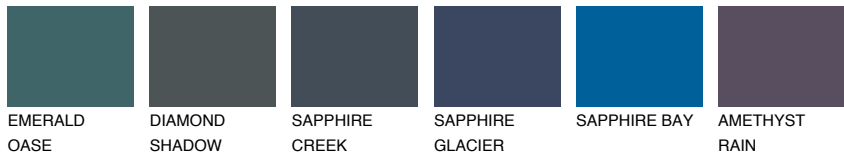

COLOUR DETAILS

OREGON1 OR1

73% TSR 66%

Matching colours

COLOURS

INTENSE

For more information on plasters and paints, go to www.ceresit.en

*The presented colours refer to plasters and paints offered by Ceresit. Due to the use of digital techniques, the presented colours might not represent the original ones, thus they cannot be considered as a reliable colour presentation. We recommend checking the authentic colour samples.