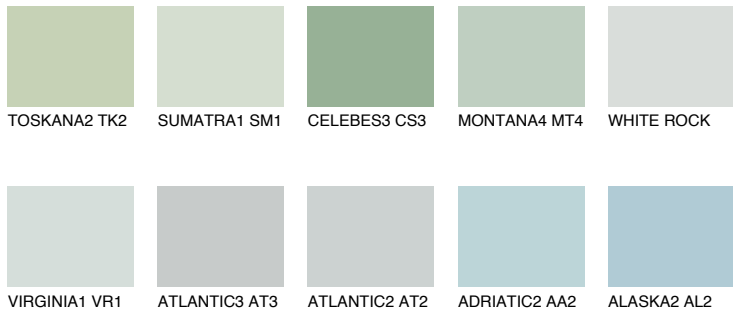

COLOUR DETAILS

OREGON1 OR1

73% TSR 66%

Matching colours

COLOURS

INTENSE

For more information on plasters and paints, go to www.ceresit.en

*The presented colours refer to plasters and paints offered by Ceresit. Due to the use of digital techniques, the presented colours might not represent the original ones, thus they cannot be considered as a reliable colour presentation. We recommend checking the authentic colour samples.