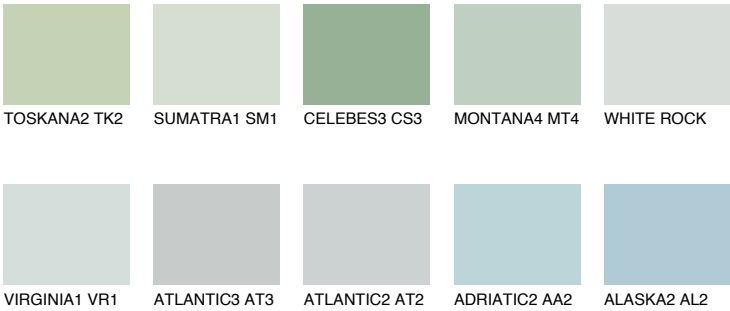

COLOUR DETAILS

OREGON1 OR1

73% TSR 66%

Matching colours

COLOURS

INTENSE

For more information on plasters and paints, go to www.ceresit.en

*The presented colours refer to plasters and paints offered by Ceresit. Due to the use of digital techniques, the presented colours might not represent the original ones, thus they cannot be considered as a reliable colour presentation. We recommend checking the authentic colour samples.