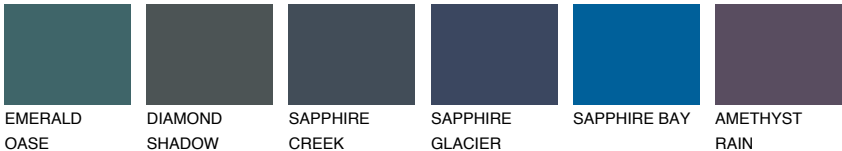

COLOUR DETAILS

OREGON1 OR1

73% **TSR** 66%

Matching colours

COLOURS

INTENSE

For more information on plasters and paints, go to www.ceresit.en

*The presented colours refer to plasters and paints offered by Ceresit. Due to the use of digital techniques, the presented colours might not represent the original ones, thus they cannot be considered as a reliable colour presentation. We recommend checking the authentic colour samples.