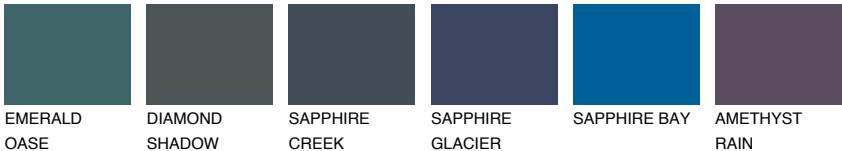

COLOUR DETAILS

OREGON1 OR1

73% TSR 66%

Matching colours

COLOURS

INTENSE

For more information on plasters and paints, go to www.ceresit.en

*The presented colours refer to plasters and paints offered by Ceresit. Due to the use of digital techniques, the presented colours might not represent the original ones, thus they cannot be considered as a reliable colour presentation. We recommend checking the authentic colour samples.