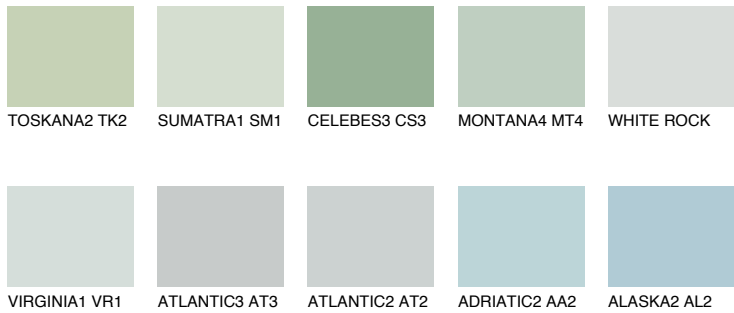

COLOUR DETAILS

OREGON1 OR1

73% **TSR** 66%

Matching colours

COLOURS

INTENSE

For more information on plasters and paints, go to www.ceresit.en

*The presented colours refer to plasters and paints offered by Ceresit. Due to the use of digital techniques, the presented colours might not represent the original ones, thus they cannot be considered as a reliable colour presentation. We recommend checking the authentic colour samples.