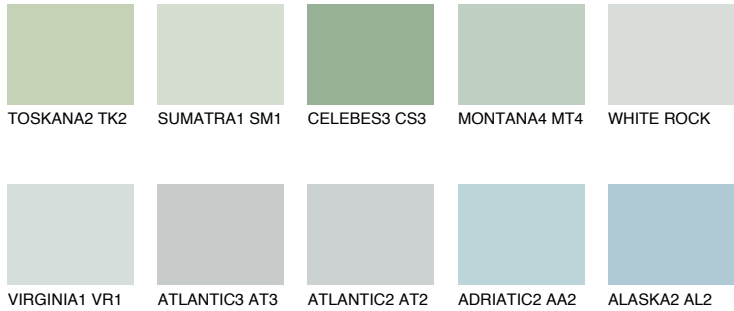

COLOUR DETAILS

OREGON1 OR1

73% TSR 66%

Matching colours

COLOURS

INTENSE

For more information on plasters and paints, go to www.ceresit.en

*The presented colours refer to plasters and paints offered by Ceresit. Due to the use of digital techniques, the presented colours might not represent the original ones, thus they cannot be considered as a reliable colour presentation. We recommend checking the authentic colour samples.