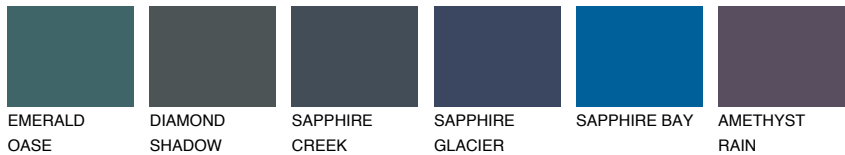

COLOUR DETAILS

OREGON1 OR1

73% **TSR** 66%

Matching colours

COLOURS

INTENSE

For more information on plasters and paints, go to www.ceresit.en

*The presented colours refer to plasters and paints offered by Ceresit. Due to the use of digital techniques, the presented colours might not represent the original ones, thus they cannot be considered as a reliable colour presentation. We recommend checking the authentic colour samples.