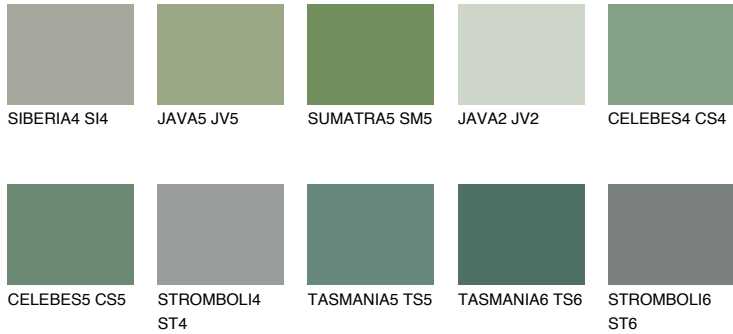

COLOUR DETAILS

CELEBES6 CS6

17% TSR 14%

Matching colours

COLOURS

INTENSE

For more information on plasters and paints, go to www.ceresit.en

*The presented colours refer to plasters and paints offered by Ceresit. Due to the use of digital techniques, the presented colours might not represent the original ones, thus they cannot be considered as a reliable colour presentation. We recommend checking the authentic colour samples.