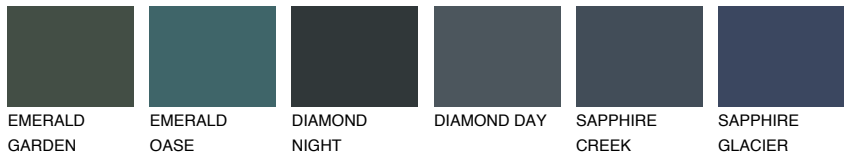

COLOUR DETAILS

CELEBES6 CS6

17% TSR 14%

Matching colours

COLOURS

INTENSE

For more information on plasters and paints, go to www.ceresit.en

*The presented colours refer to plasters and paints offered by Ceresit. Due to the use of digital techniques, the presented colours might not represent the original ones, thus they cannot be considered as a reliable colour presentation. We recommend checking the authentic colour samples.