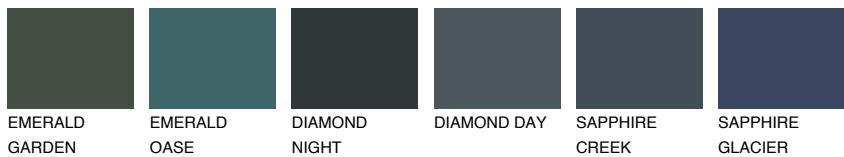

COLOUR DETAILS

CELEBES6 CS6

17% TSR 14%

Matching colours

COLOURS

INTENSE

For more information on plasters and paints, go to www.ceresit.en

*The presented colours refer to plasters and paints offered by Ceresit. Due to the use of digital techniques, the presented colours might not represent the original ones, thus they cannot be considered as a reliable colour presentation. We recommend checking the authentic colour samples.