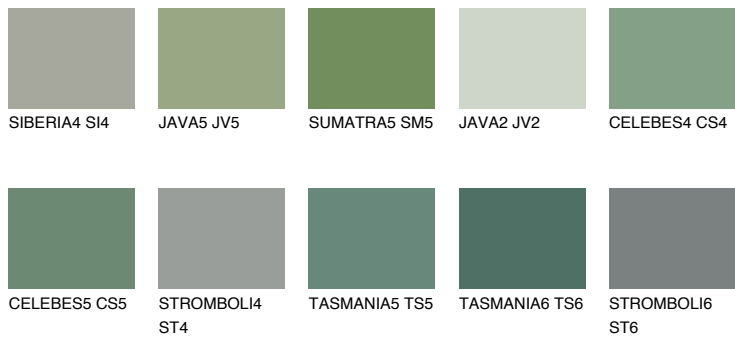

COLOUR DETAILS

CELEBES6 CS6

17% TSR 14%

Matching colours

COLOURS

INTENSE

For more information on plasters and paints, go to www.ceresit.en

*The presented colours refer to plasters and paints offered by Ceresit. Due to the use of digital techniques, the presented colours might not represent the original ones, thus they cannot be considered as a reliable colour presentation. We recommend checking the authentic colour samples.