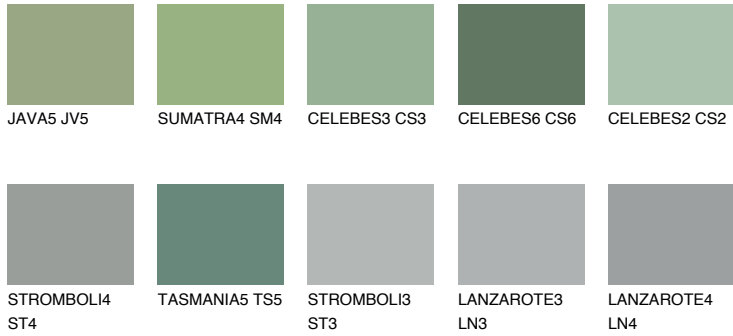

COLOUR DETAILS

CELEBES5 CS5

☀ 22% **TSR 22%**

Matching colours

COLOURS

INTENSE

For more information on plasters and paints, go to www.ceresit.en

*The presented colours refer to plasters and paints offered by Ceresit. Due to the use of digital techniques, the presented colours might not represent the original ones, thus they cannot be considered as a reliable colour presentation. We recommend checking the authentic colour samples.