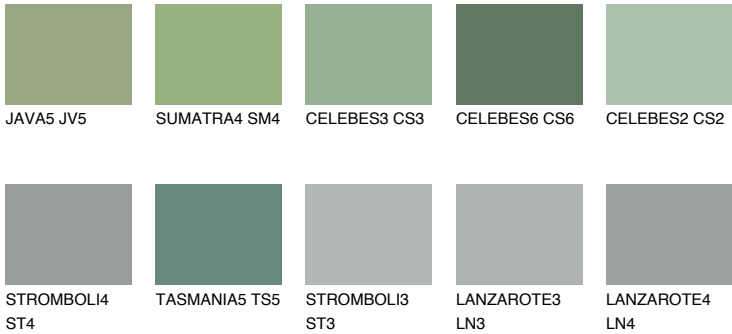

COLOUR DETAILS

CELEBES5 CS5

☾ 22% **TSR 22%**

Matching colours

COLOURS

INTENSE

For more information on plasters and paints, go to www.ceresit.en

*The presented colours refer to plasters and paints offered by Ceresit. Due to the use of digital techniques, the presented colours might not represent the original ones, thus they cannot be considered as a reliable colour presentation. We recommend checking the authentic colour samples.