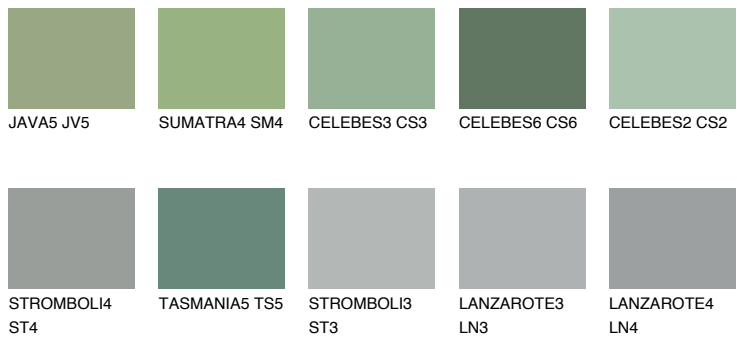

COLOUR DETAILS

CELEBES5 CS5

22% TSR 22%

Matching colours

COLOURS

INTENSE

For more information on plasters and paints, go to www.ceresit.en

*The presented colours refer to plasters and paints offered by Ceresit. Due to the use of digital techniques, the presented colours might not represent the original ones, thus they cannot be considered as a reliable colour presentation. We recommend checking the authentic colour samples.