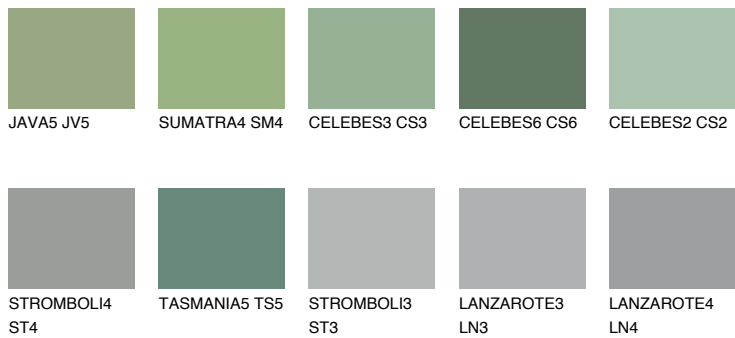

COLOUR DETAILS

CELEBES5 CS5

22% TSR 22%

Matching colours

COLOURS

INTENSE

For more information on plasters and paints, go to www.ceresit.en

*The presented colours refer to plasters and paints offered by Ceresit. Due to the use of digital techniques, the presented colours might not represent the original ones, thus they cannot be considered as a reliable colour presentation. We recommend checking the authentic colour samples.