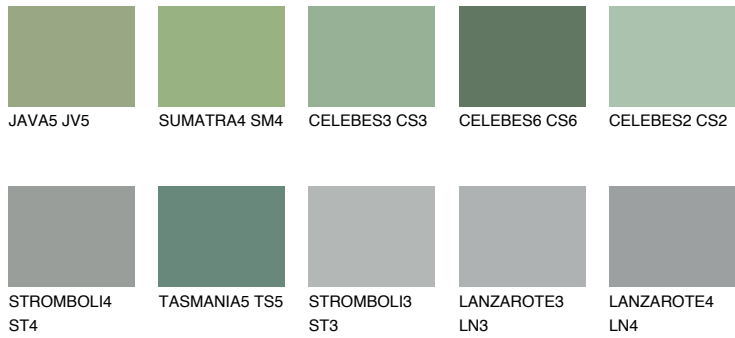

COLOUR DETAILS

CELEBES5 CS5

22% TSR 22%

Matching colours

COLOURS

INTENSE

For more information on plasters and paints, go to www.ceresit.en

*The presented colours refer to plasters and paints offered by Ceresit. Due to the use of digital techniques, the presented colours might not represent the original ones, thus they cannot be considered as a reliable colour presentation. We recommend checking the authentic colour samples.