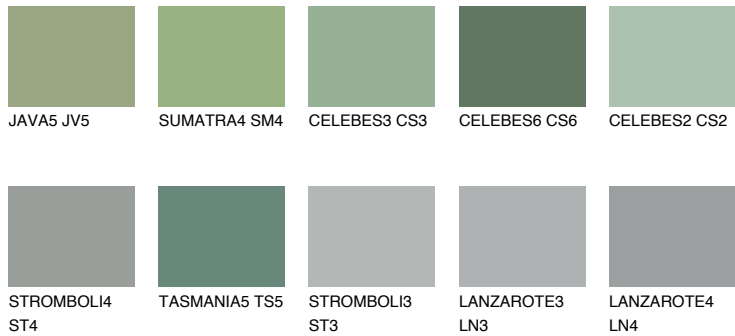

COLOUR DETAILS

CELEBES5 CS5

☀ 22% **TSR 22%**

Matching colours

COLOURS

INTENSE

For more information on plasters and paints, go to www.ceresit.en

*The presented colours refer to plasters and paints offered by Ceresit. Due to the use of digital techniques, the presented colours might not represent the original ones, thus they cannot be considered as a reliable colour presentation. We recommend checking the authentic colour samples.