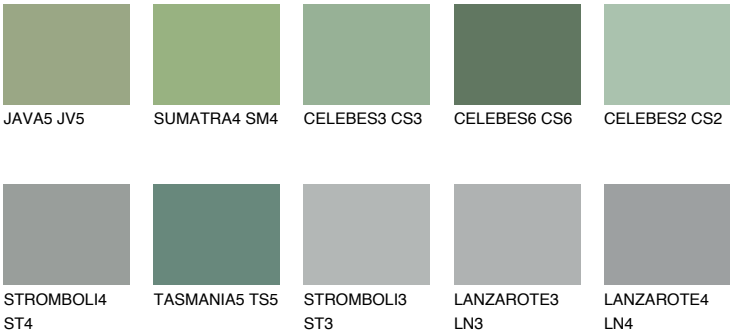

COLOUR DETAILS

CELEBES5 CS5

22% TSR 22%

Matching colours

COLOURS

INTENSE

For more information on plasters and paints, go to www.ceresit.en

*The presented colours refer to plasters and paints offered by Ceresit. Due to the use of digital techniques, the presented colours might not represent the original ones, thus they cannot be considered as a reliable colour presentation. We recommend checking the authentic colour samples.