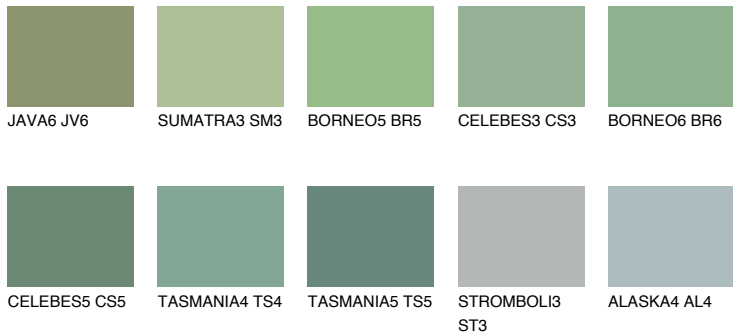

COLOUR DETAILS

CELEBES4 CS4

32% TSR 32%

Matching colours

COLOURS

INTENSE

For more information on plasters and paints, go to www.ceresit.en

*The presented colours refer to plasters and paints offered by Ceresit. Due to the use of digital techniques, the presented colours might not represent the original ones, thus they cannot be considered as a reliable colour presentation. We recommend checking the authentic colour samples.