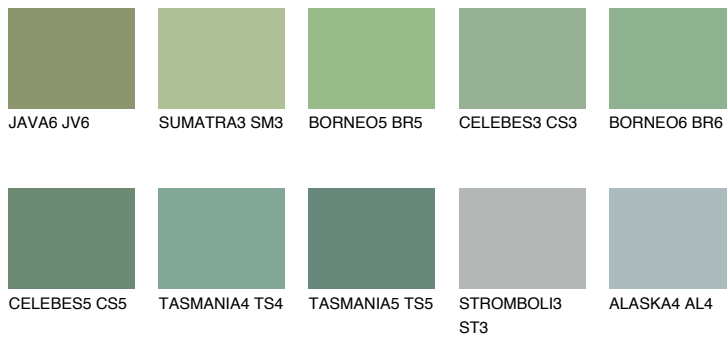

COLOUR DETAILS

CELEBES4 CS4

32% TSR 32%

Matching colours

COLOURS

INTENSE

For more information on plasters and paints, go to www.ceresit.en

*The presented colours refer to plasters and paints offered by Ceresit. Due to the use of digital techniques, the presented colours might not represent the original ones, thus they cannot be considered as a reliable colour presentation. We recommend checking the authentic colour samples.