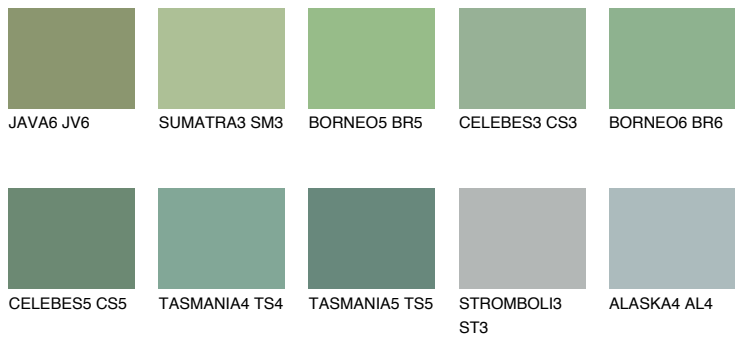

COLOUR DETAILS

CELEBES4 CS4

32% TSR 32%

Matching colours

COLOURS

INTENSE

For more information on plasters and paints, go to www.ceresit.en

*The presented colours refer to plasters and paints offered by Ceresit. Due to the use of digital techniques, the presented colours might not represent the original ones, thus they cannot be considered as a reliable colour presentation. We recommend checking the authentic colour samples.