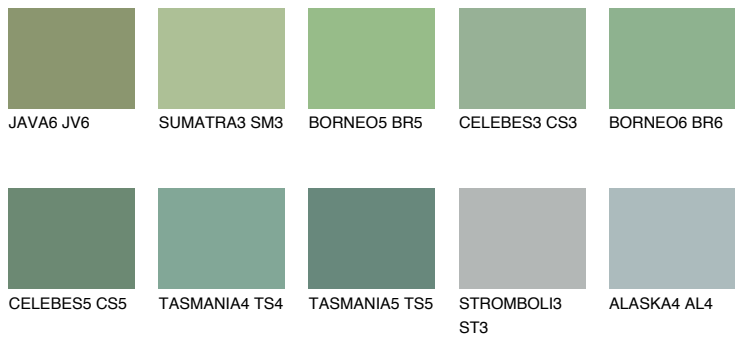

# COLOUR DETAILS

## CELEBES4 CS4

32% TSR 32%

### Matching colours

#### COLOURS