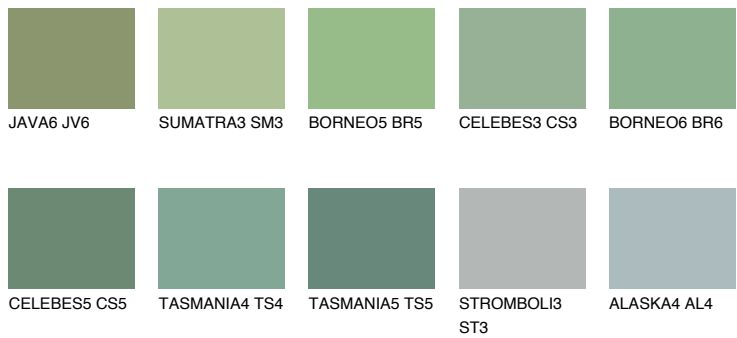

# COLOUR DETAILS

## CELEBES4 CS4

32% TSR 32%

### Matching colours

#### COLOURS