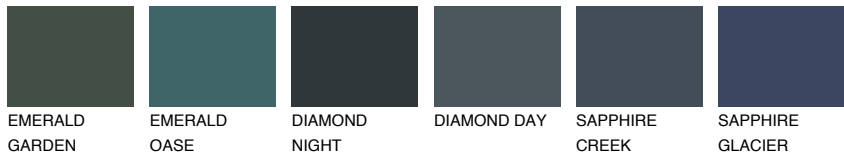

COLOUR DETAILS

CELEBES3 CS3

40% TSR 48%

Matching colours

COLOURS

INTENSE

For more information on plasters and paints, go to www.ceresit.en

*The presented colours refer to plasters and paints offered by Ceresit. Due to the use of digital techniques, the presented colours might not represent the original ones, thus they cannot be considered as a reliable colour presentation. We recommend checking the authentic colour samples.