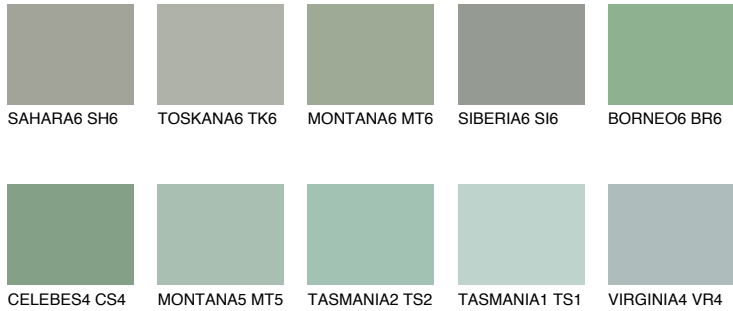

COLOUR DETAILS

CELEBES3 CS3

40% TSR 48%

Matching colours

COLOURS

INTENSE

For more information on plasters and paints, go to www.ceresit.en

*The presented colours refer to plasters and paints offered by Ceresit. Due to the use of digital techniques, the presented colours might not represent the original ones, thus they cannot be considered as a reliable colour presentation. We recommend checking the authentic colour samples.