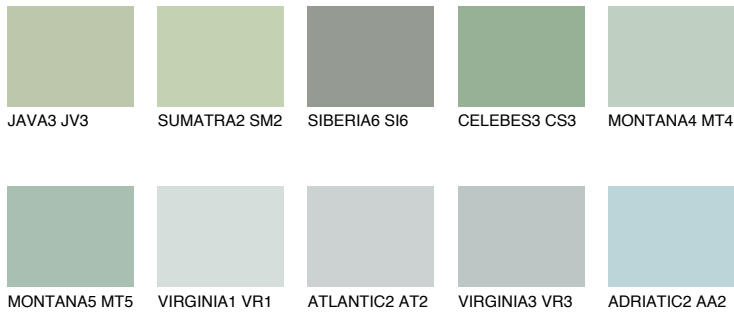

COLOUR DETAILS

CELEBES2 CS2

50% TSR 47%

Matching colours

COLOURS

INTENSE

For more information on plasters and paints, go to www.ceresit.en

*The presented colours refer to plasters and paints offered by Ceresit. Due to the use of digital techniques, the presented colours might not represent the original ones, thus they cannot be considered as a reliable colour presentation. We recommend checking the authentic colour samples.