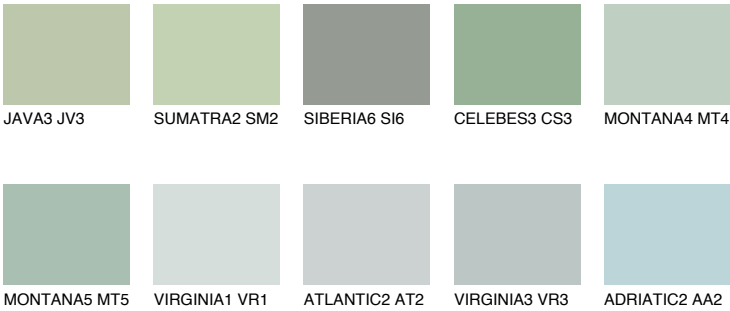

CELEBES2 CS2

50% TSR 47%

Matching colours

COLOURS

INTENSE

For more information on plasters and paints, go to www.ceresit.en

*The presented colours refer to plasters and paints offered by Ceresit. Due to the use of digital techniques, the presented colours might not represent the original ones, thus they cannot be considered as a reliable colour presentation. We recommend checking the authentic colour samples.