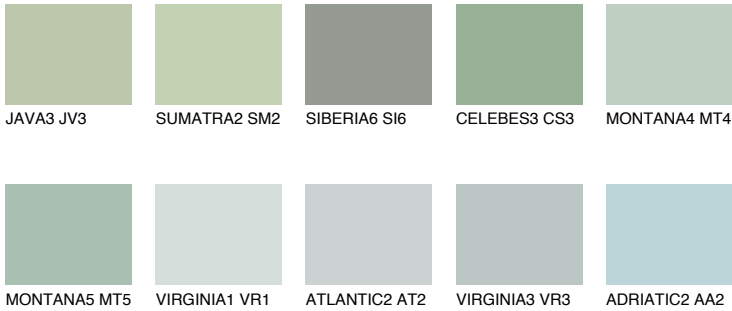

CELEBES2 CS2

50% TSR 47%

Matching colours

COLOURS

INTENSE

For more information on plasters and paints, go to www.ceresit.en

*The presented colours refer to plasters and paints offered by Ceresit. Due to the use of digital techniques, the presented colours might not represent the original ones, thus they cannot be considered as a reliable colour presentation. We recommend checking the authentic colour samples.