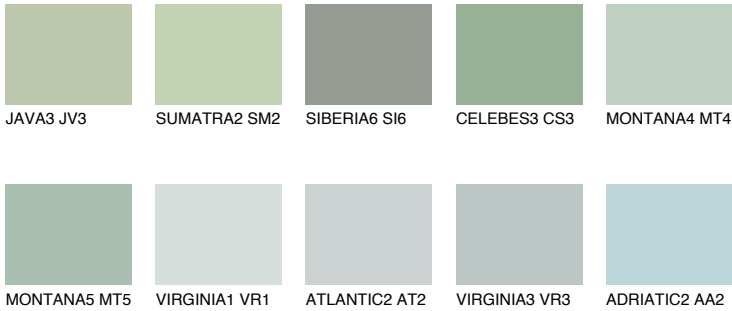

## CELEBES2 CS2

50% TSR 47%

### Matching colours

#### COLOURS

#### INTENSE

For more information on plasters and paints, go to [www.ceresit.en](http://www.ceresit.en)

\*The presented colours refer to plasters and paints offered by Ceresit. Due to the use of digital techniques, the presented colours might not represent the original ones, thus they cannot be considered as a reliable colour presentation. We recommend checking the authentic colour samples.